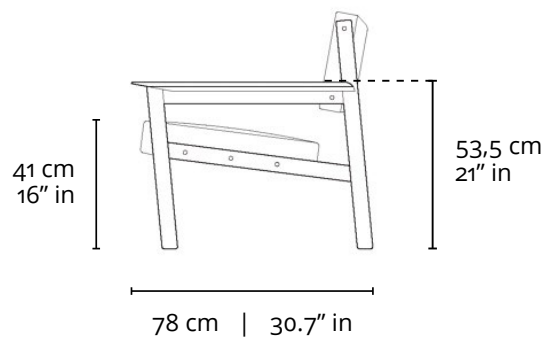

POLTRONA DRUMMOND 1959

DESCRIÇÃO TÉCNICA

DIMENSÕES

- 80 x 78 x 76h (cm)

MATERIAIS E FABRICAÇÃO

- Estrutura em madeira maciça.
- Assento e encosto estofados, revestidos em couro natural ou tecido.

INFORMAÇÕES

LinBrasil Licensed by Sergio Rodrigues © Todos os direitos reservados.

DRUMMOND ARMCHAIR 1959

PRODUCT INFO

DIMENSIONS

- 80 x 78 x 76h (cm)
- 31.5" x 30.7" x 30"h (inches)*

PRODUCT DESCRIPTION

- Solid wood frame.
- Upholstered seat and back.

* The inch measurements are approximate for better picturing the dimensions. Only the centimeters measurements are accurate.

INFO

"This Sergio Rodrigues furniture line is licensed to and commercialized exclusively by LinBrasil Ltda and is protected by patent laws and legal sanctions under both criminal and civil codes. Legal proceedings may be instituted against any parties breaching the rights of LinBrasil."