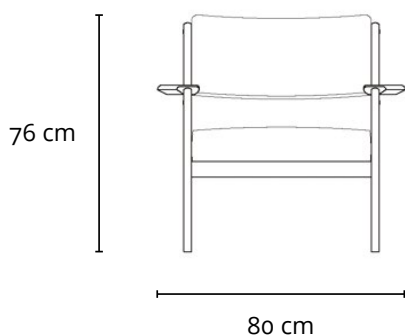

POLTRONA DRUMMOND 1959

DESCRIÇÃO TÉCNICA

DIMENSÕES

- 80 x 78 x 76h (cm)

MATERIAIS E FABRICAÇÃO

- Estrutura em madeira maciça.
- Assento e encosto estofados, revestidos em couro natural ou tecido.

INFORMAÇÕES

LinBrasil Licensed by Sergio Rodrigues © Todos os direitos reservados.

DRUMMOND ARMCHAIR 1959

PRODUCT INFO

DIMENSIONS

- 80 x 78 x 76h (cm)
- 31.5" x 30.7" x 30"h (inches)*

PRODUCT DESCRIPTION

- Solid wood frame.
- Upholstered seat and back.

* The inch measurements are approximate for better picturing the dimensions. Only the centimeters measurements are accurate.

INFO

"This Sergio Rodrigues furniture line is licensed to and commercialized exclusively by LinBrasil Ltda and is protected by patent laws and legal sanctions under both criminal and civil codes. Legal proceedings may be instituted against any parties breaching the rights of LinBrasil."