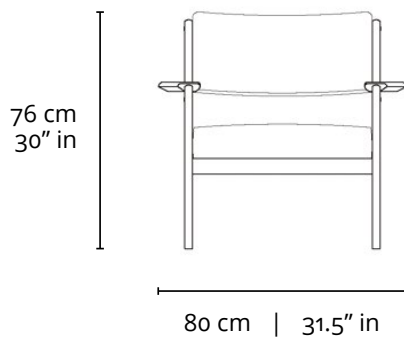

POLTRONA DRUMMOND 1959

DESCRIÇÃO TÉCNICA

DIMENSÕES

- 80 x 78 x 76h (cm)

MATERIAIS E FABRICAÇÃO

- Estrutura em madeira maciça.
- Assento e encosto estofados, revestidos em couro natural ou tecido.

INFORMAÇÕES

LinBrasil Licensed by Sergio Rodrigues © Todos os direitos reservados.

DRUMMOND ARMCHAIR 1959

PRODUCT INFO

DIMENSIONS

- 80 x 78 x 76h (cm)
- 31.5" x 30.7" x 30"h (inches)*

PRODUCT DESCRIPTION

- Solid wood frame.
- Upholstered seat and back.

* The inch measurements are approximate for better picturing the dimensions. Only the centimeters measurements are accurate.

INFO

"This Sergio Rodrigues furniture line is licensed to and commercialized exclusively by LinBrasil Ltda and is protected by patent laws and legal sanctions under both criminal and civil codes. Legal proceedings may be instituted against any parties breaching the rights of LinBrasil."