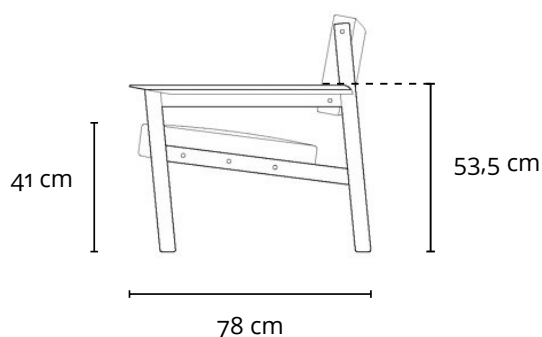

POLTRONA DRUMMOND 1959

DESCRIÇÃO TÉCNICA

DIMENSÕES

- 80 x 78 x 76h (cm)

MATERIAIS E FABRICAÇÃO

- Estrutura em madeira maciça.
- Assento e encosto estofados, revestidos em couro natural ou tecido.

INFORMAÇÕES

LinBrasil Licensed by Sergio Rodrigues © Todos os direitos reservados.

DRUMMOND ARMCHAIR 1959

PRODUCT INFO

DIMENSIONS

- 80 x 78 x 76h (cm)
- 31.5" x 30.7" x 30"h (inches)*

PRODUCT DESCRIPTION

- Solid wood frame.
- Upholstered seat and back.

* The inch measurements are approximate for better picturing the dimensions. Only the centimeters measurements are accurate.

INFO

"This Sergio Rodrigues furniture line is licensed to and commercialized exclusively by LinBrasil Ltda and is protected by patent laws and legal sanctions under both criminal and civil codes. Legal proceedings may be instituted against any parties breaching the rights of LinBrasil."