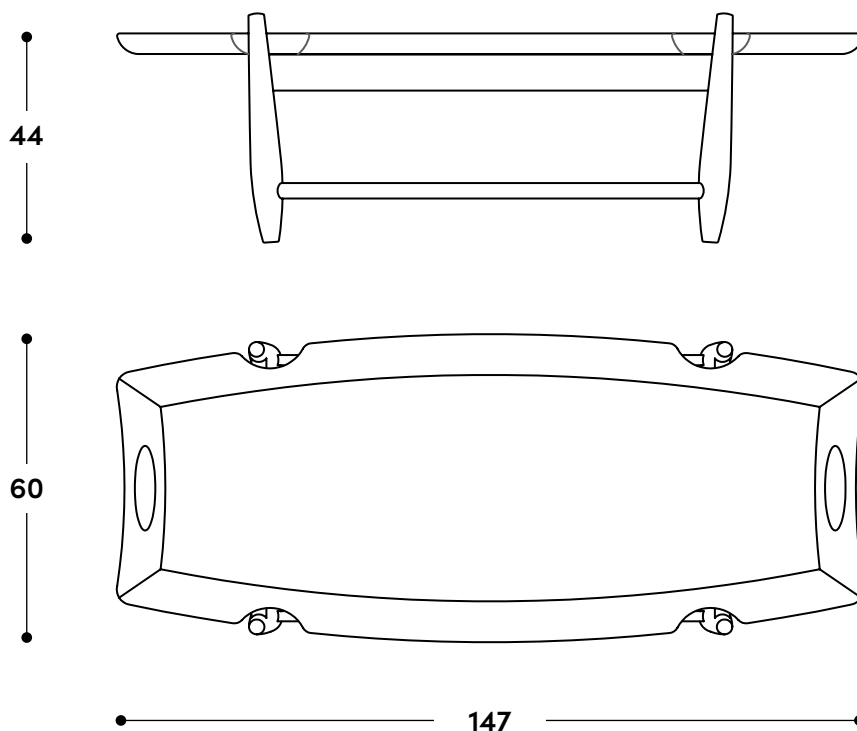

LinBrasil

Mesa Arimello 1958

↔ Dimensões gerais

147 x 60 x 44h (cm)

📦 Materiais e fabricação

Estrutura em madeira maciça.
Tampo em painel de fibra de madeira com encabeçamento maciço, revestido por lâmina natural.

↔ Overall dimensions

147 x 60 x 44h (cm)

📦 Materials and production

Solid composed wood structure.
Large cushion upholstered in natural leather or fabric, filled with siliconized fiber and foam flakes.
Adjustable leather support straps and turned wooden buttons.