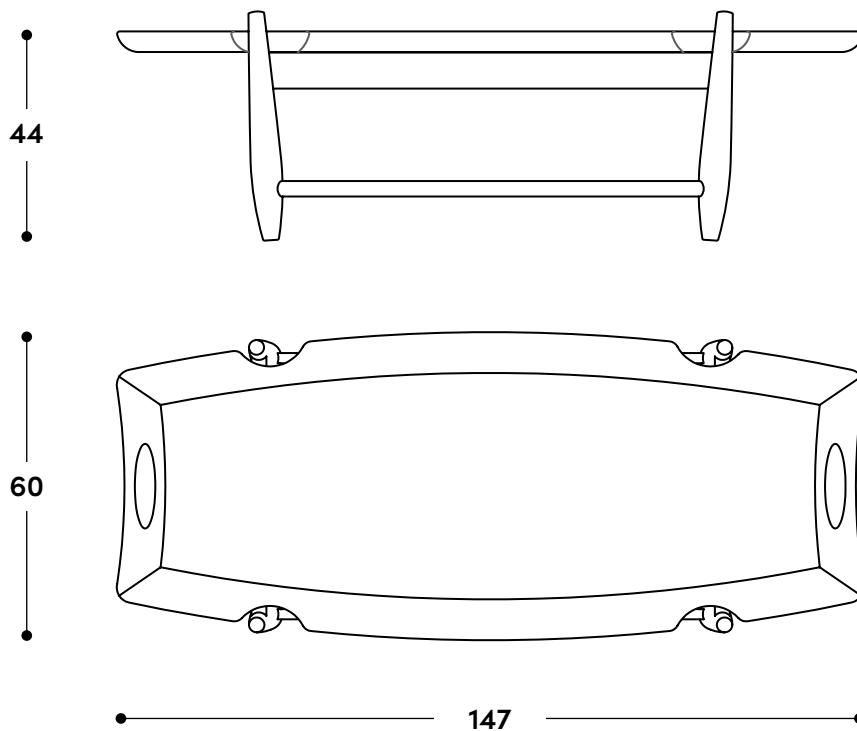

LinBrasil

Mesa Arimello 1958

↔ Dimensões gerais

147 x 60 x 44h (cm)

📦 Materiais e fabricação

Estrutura em madeira maciça.
Tampo em painel de fibra de madeira com encabeçamento maciço, revestido por lâmina natural.

↔ Overall dimensions

147 x 60 x 44h (cm)

📦 Materials and production

Solid composed wood structure.
Large cushion upholstered in natural leather or fabric, filled with siliconized fiber and foam flakes.
Adjustable leather support straps and turned wooden buttons.