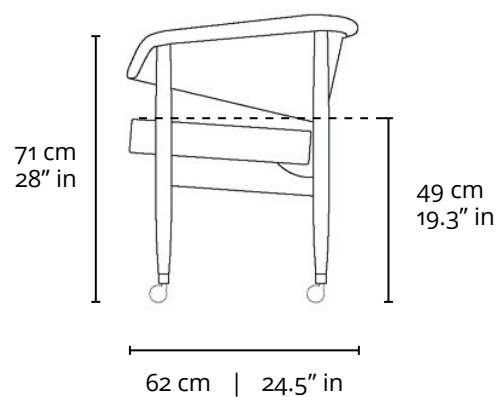

LinBrasil Licensed by Sergio Rodrigues © Todos os direitos reservados.

POLTRONA BEG - SEM RODÍZIO

1967

DESCRIÇÃO TÉCNICA

DIMENSÕES

- 65 x 62 x 77h (cm)

MATERIAIS E FABRICAÇÃO

- Estrutura em madeira maciça.
- Tapa furo em aço inox.
- Assento e encosto estofados, revestidos em couro natural ou tecido.

LinBrasil Licensed by Sergio Rodrigues © Todos os direitos reservados.

BEG ARMCHAIR - WITH CASTERS

1967

PRODUCT INFO

DIMENSIONS

- 65 x 62 x 77h (cm)
- 25.5" x 24.5" x 30.3"h (inches)*

PRODUCT DESCRIPTION

- Solid wood frame.
- Stainless steel plugs / leg ends.
- Upholstered seat and back.
- Chrome plated casters with silicone ring. Recommended to flat surfaces. Wooden floors can be scratched by them.

* The inch measurements are approximate for better picturing the dimensions. Only the centimeters measurements are accurate.

INFO

"This Sergio Rodrigues furniture line is licensed to and commercialized exclusively by LinBrasil Ltda and is protected by patent laws and legal sanctions under both criminal and civil codes. Legal proceedings may be instituted against any parties breaching the rights of LinBrasil."

LinBrasil Licensed by Sergio Rodrigues © Todos os direitos reservados.

BEG ARMCHAIR - WITHOUT CASTERS

1967

PRODUCT INFO

DIMENSIONS

- 65 x 62 x 77h (cm)
- 25.5" x 24.5" x 30.3"h (inches)*

PRODUCT DESCRIPTION