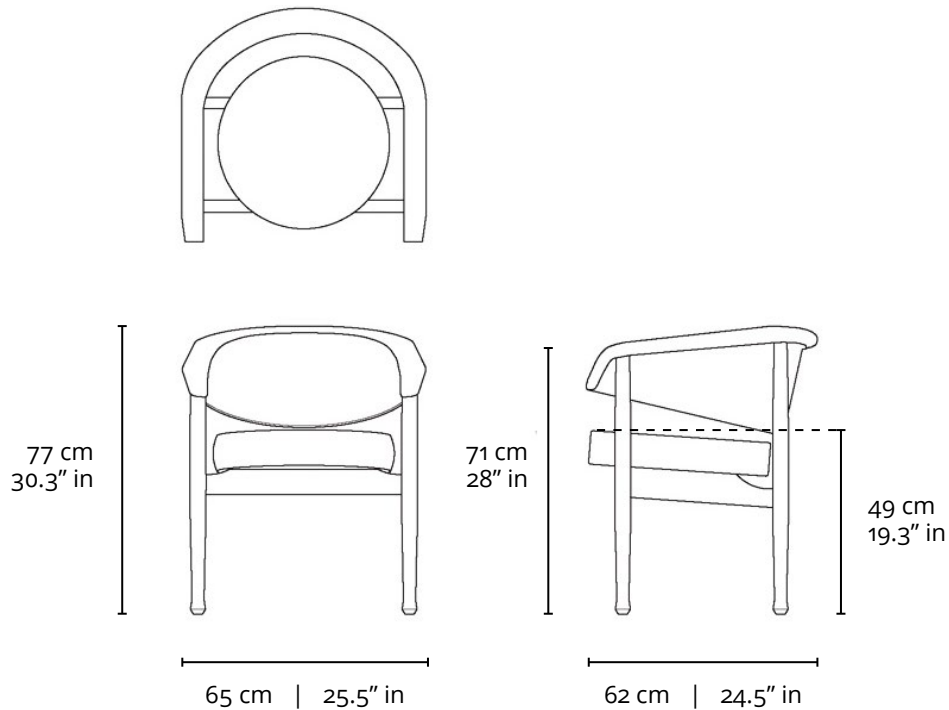

LinBrasil Licensed by Sergio Rodrigues © Todos os direitos reservados.

BEG ARMCHAIR - WITH CASTERS

1967

PRODUCT INFO

DIMENSIONS

- 65 x 62 x 77h (cm)
- 25.5" x 24.5" x 30.3"h (inches)*

PRODUCT DESCRIPTION

- Solid wood frame.
- Stainless steel plugs / leg ends.
- Upholstered seat and back.
- Chrome plated casters with silicone ring. Recommended to flat surfaces. Wooden floors can be scratched by them.

* The inch measurements are approximate for better picturing the dimensions. Only the centimeters measurements are accurate.

INFO

"This Sergio Rodrigues furniture line is licensed to and commercialized exclusively by LinBrasil Ltda and is protected by patent laws and legal sanctions under both criminal and civil codes. Legal proceedings may be instituted against any parties breaching the rights of LinBrasil."

LinBrasil Licensed by Sergio Rodrigues © Todos os direitos reservados.

BEG ARMCHAIR - WITHOUT CASTERS

1967

PRODUCT INFO

DIMENSIONS

- 65 x 62 x 77h (cm)
- 25.5" x 24.5" x 30.3"h (inches)*

PRODUCT DESCRIPTION