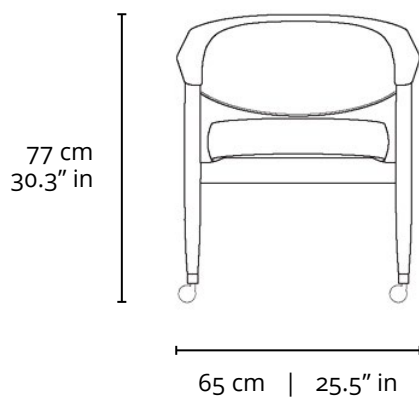

LinBrasil Licensed by Sergio Rodrigues © Todos os direitos reservados.

POLTRONA BEG - SEM RODÍZIO

1967

DESCRIÇÃO TÉCNICA

DIMENSÕES

- 65 x 62 x 77h (cm)

MATERIAIS E FABRICAÇÃO

- Estrutura em madeira maciça.
- Tapa furo em aço inox.
- Assento e encosto estofados, revestidos em couro natural ou tecido.

LinBrasil Licensed by Sergio Rodrigues © Todos os direitos reservados.

BEG ARMCHAIR - WITH CASTERS

1967

PRODUCT INFO

DIMENSIONS

- 65 x 62 x 77h (cm)
- 25.5" x 24.5" x 30.3"h (inches)*

PRODUCT DESCRIPTION

- Solid wood frame.
- Stainless steel plugs / leg ends.
- Upholstered seat and back.
- Chrome plated casters with silicone ring. Recommended to flat surfaces. Wooden floors can be scratched by them.

* The inch measurements are approximate for better picturing the dimensions. Only the centimeters measurements are accurate.

INFO

"This Sergio Rodrigues furniture line is licensed to and commercialized exclusively by LinBrasil Ltda and is protected by patent laws and legal sanctions under both criminal and civil codes. Legal proceedings may be instituted against any parties breaching the rights of LinBrasil."

LinBrasil Licensed by Sergio Rodrigues © Todos os direitos reservados.

BEG ARMCHAIR - WITHOUT CASTERS

1967

PRODUCT INFO

DIMENSIONS

- 65 x 62 x 77h (cm)
- 25.5" x 24.5" x 30.3"h (inches)*

PRODUCT DESCRIPTION