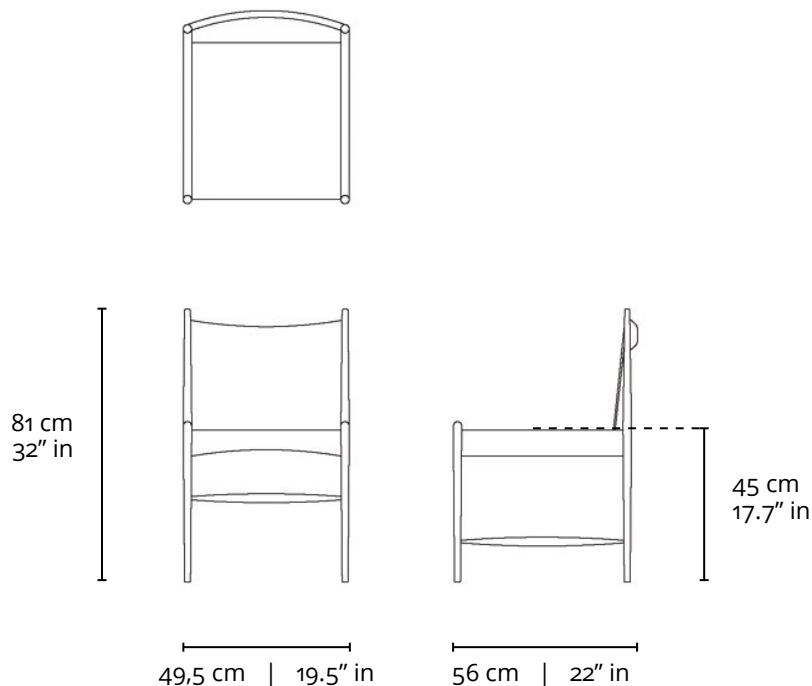

CADEIRA CANTU 1958

DESCRIÇÃO TÉCNICA

DIMENSÕES

- 49,5 x 56 x 81h (cm)

MATERIAIS E FABRICAÇÃO

- Estrutura em madeira maciça.
- Assento e encosto em couro natural ou tecido.
- Opção de almofada sobreposta ao assento.

LinBrasil Licensed by Sergio Rodrigues © Todos os direitos reservados.

CANTU CHAIR

1958

PRODUCT INFO

DIMENSIONS

- 49,5 x 56 x 81h (cm)
- 19.5" x 22" x 32"h (inches)*

PRODUCT DESCRIPTION

- Solid wood frame.
- Seat and back in fabric or natural leather.
- Optional loose cushion on seat.

* The inch measurements are approximate for better picturing the dimensions. Only the centimeters measurements are accurate.

INFO

"This Sergio Rodrigues furniture line is licensed to and commercialized exclusively by LinBrasil Ltda and is protected by patent laws and legal sanctions under both criminal and civil codes. Legal proceedings may be instituted against any parties breaching the rights of LinBrasil."