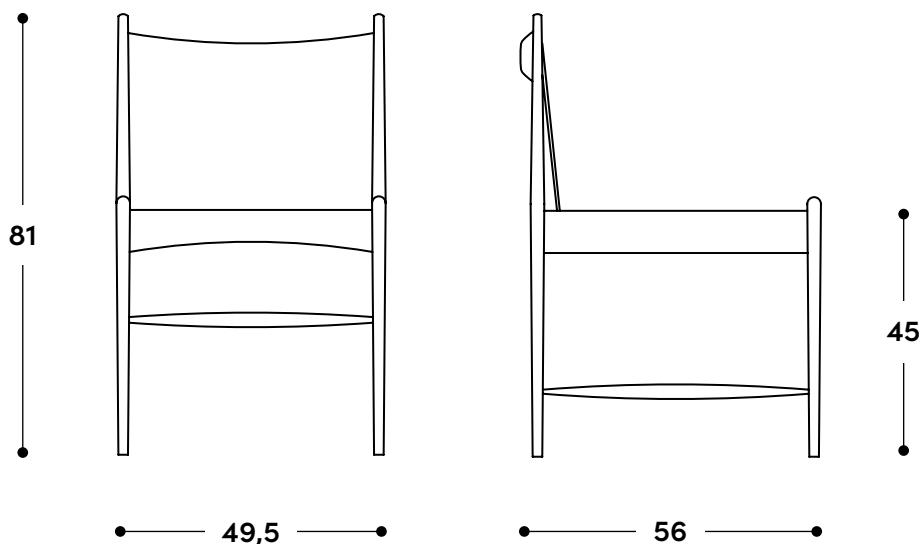

Cadeira Cantu 1958

↔ Dimensões gerais

49,5 x 56 x 81h (cm)

📦 Materiais e fabricação

Estrutura em madeira maciça.
Assento e encosto em couro natural ou tecido.
Opção de almofada sobreposta ao assento.

© Copyright

↔ Overall dimensions

49,5 x 56 x 81h (cm)

📦 Materials and production

Solid wood frame.
Seat and backrest in natural leather or fabric.
Optional loose seat cushion.

© Copyright

"The Sergio Rodrigues furniture line is licensed to Lin Brasil Indústria e Comércio de Móveis Ltda., which exclusively produces and markets the line within Brazilian territory and abroad, and is protected by copyright law, being subject to legal sanctions in both the civil and criminal spheres. This statement serves to prevent any allegation of good faith in the unauthorized use of the pieces in question, pursuant to Articles 159 and 1518 of the Civil Code."