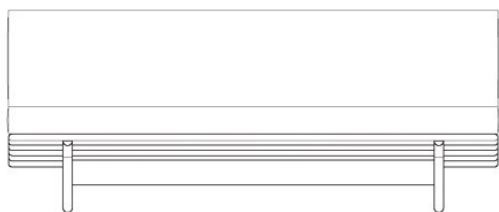

LinBrasil Licensed by Sergio Rodrigues © Todos os direitos reservados.

HAUNER SOFA 1954

180 cm | 70.8" in

41,5 cm
16.3" in

74 cm
29" in

103 cm | 40.5" in

PRODUCT INFO

DIMENSIONS

- 180 x 103 x 74h (cm)
- 70.8" x 40.5" x 29"h (inches)*

PRODUCT DESCRIPTION

- Solid wood frame.
- Upholstered loose cushions.

* The inch measurements are approximate for better picturing the dimensions. Only the centimeters measurements are accurate.