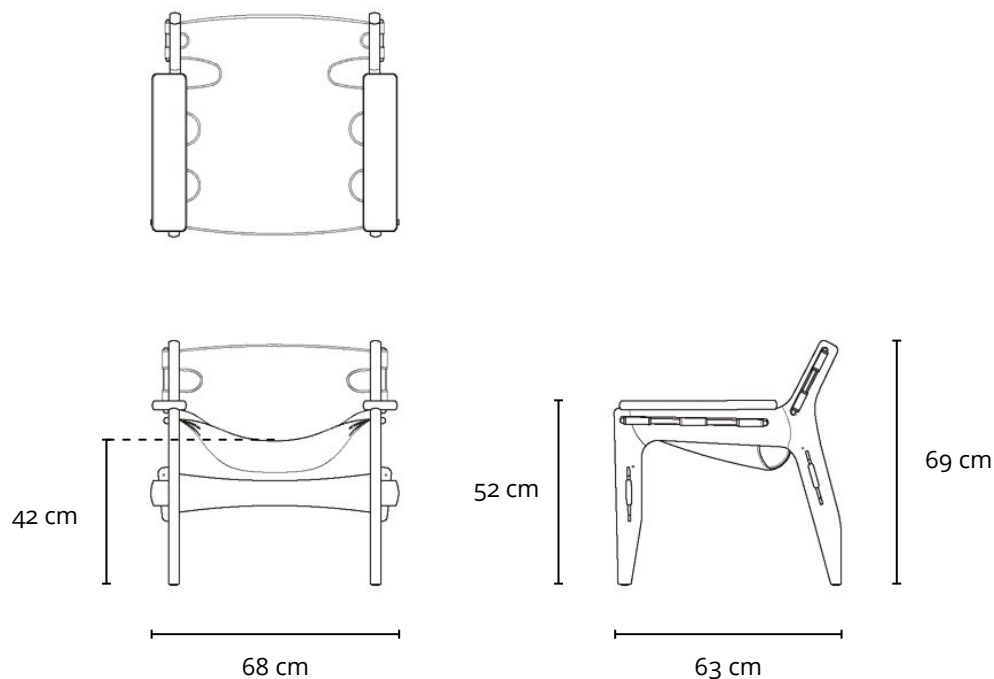

POLTRONA KILIN

1973

DESCRIÇÃO TÉCNICA

DIMENSÕES

- 68 x 63 x 69h (cm)

MATERIAIS E FABRICAÇÃO

- Estrutura em madeira maciça.
- Assento e encosto em peça única de couro natural tonalizado (soleta) ou pele de vaca.

LinBrasil Licensed by Sergio Rodrigues © Todos os direitos reservados.

KILIN ARMCHAIR

1973

PRODUCT INFO

DIMENSIONS

- 68 x 63 x 69h (cm)
- 26.7" x 24.8" x 27"h (inches)*

PRODUCT DESCRIPTION

- Solid wood frame.
- Seat and back in a single piece of belt leather or natural cowhide.

* The inch measurements are approximate for better picturing the dimensions. Only the centimeters measurements are accurate.

INFO

"This Sergio Rodrigues furniture line is licensed to and commercialized exclusively by LinBrasil Ltda and is protected by patent laws and legal sanctions under both criminal and civil codes. Legal proceedings may be instituted against any parties breaching the rights of LinBrasil."