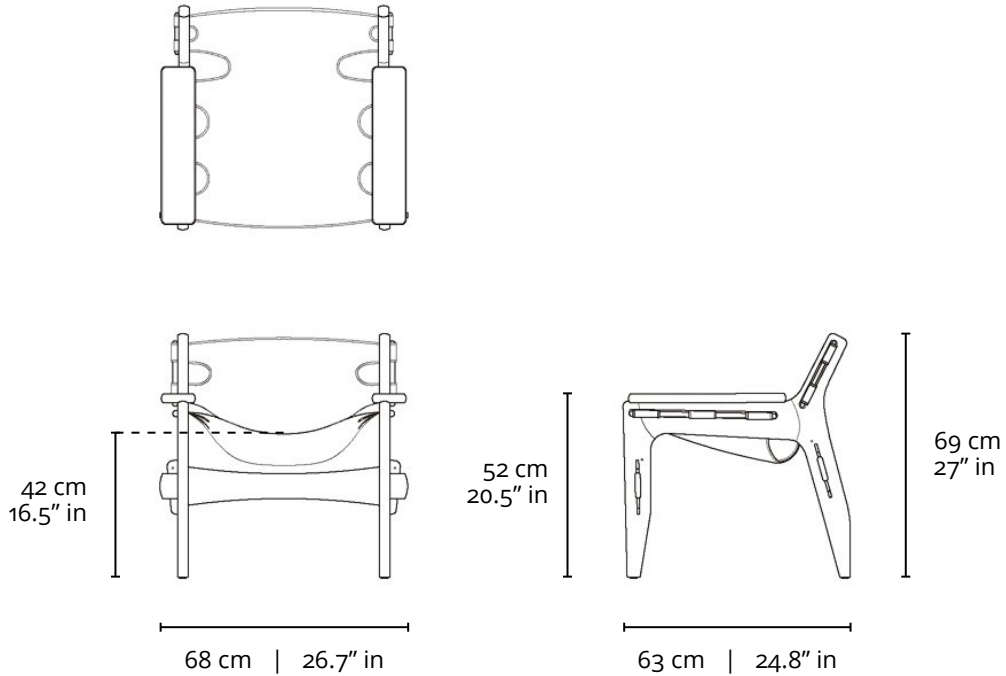

POLTRONA KILIN

1973

DESCRIÇÃO TÉCNICA

DIMENSÕES

- 68 x 63 x 69h (cm)

MATERIAIS E FABRICAÇÃO

- Estrutura em madeira maciça.
- Assento e encosto em peça única de couro natural tonalizado (soleta) ou pele de vaca.

LinBrasil Licensed by Sergio Rodrigues © Todos os direitos reservados.

KILIN ARMCHAIR

1973

PRODUCT INFO

DIMENSIONS

- 68 x 63 x 69h (cm)
- 26.7" x 24.8" x 27"h (inches)*

PRODUCT DESCRIPTION

- Solid wood frame.
- Seat and back in a single piece of belt leather or natural cowhide.

* The inch measurements are approximate for better picturing the dimensions. Only the centimeters measurements are accurate.

INFO

"This Sergio Rodrigues furniture line is licensed to and commercialized exclusively by LinBrasil Ltda and is protected by patent laws and legal sanctions under both criminal and civil codes. Legal proceedings may be instituted against any parties breaching the rights of LinBrasil."