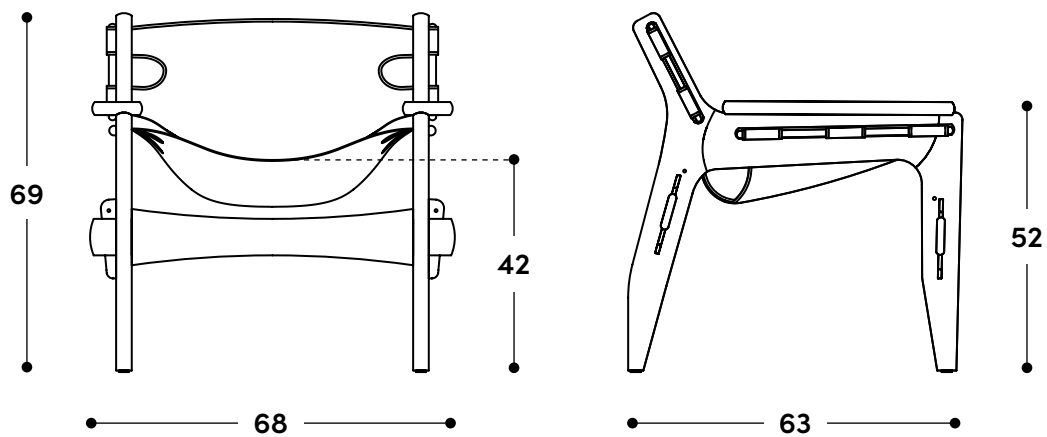

LinBrasil

Poltrona Kilin 1973

↔ Dimensões gerais

68 x 63 x 69h (cm)

📦 Materiais e fabricação

Estrutura em madeira maciça.
Assento e encosto em peça única de couro natural tonalizado (soleta) ou pele de vaca.

↔ Overall dimensions

68 x 63 x 69h (cm)

📦 Materials and production

Solid wood frame.
Seat and backrest in a single piece of dyed natural leather (belt leather) or cowhide.

© Copyright

"The Sergio Rodrigues furniture line is licensed to Lin Brasil Indústria e Comércio de Móveis Ltda., which exclusively produces and markets the line within Brazilian territory and abroad, and is protected by copyright law, being subject to legal sanctions in both the civil and criminal spheres. This statement serves to prevent any allegation of good faith in the unauthorized use of the pieces in question, pursuant to Articles 159 and 1518 of the Civil Code."