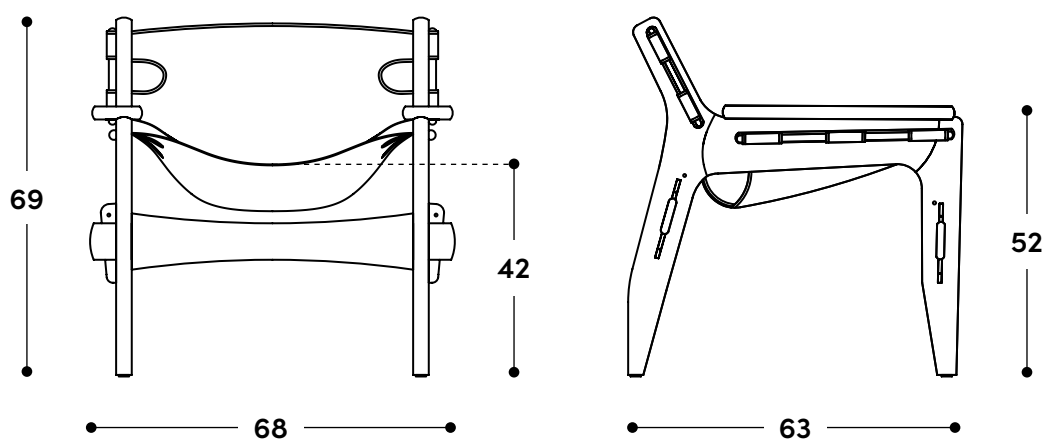

LinBrasil

Poltrona Kilin 1973

↔ Dimensões gerais

68 x 63 x 69h (cm)

📦 Materiais e fabricação

Estrutura em madeira maciça.
Assento e encosto em peça única de couro natural tonalizado (soleta) ou pele de vaca.

↔ Overall dimensions

68 x 63 x 69h (cm)

📦 Materials and production

Solid wood frame.
Seat and backrest in a single piece of dyed natural leather (belt leather) or cowhide.

© Copyright

"The Sergio Rodrigues furniture line is licensed to Lin Brasil Indústria e Comércio de Móveis Ltda., which exclusively produces and markets the line within Brazilian territory and abroad, and is protected by copyright law, being subject to legal sanctions in both the civil and criminal spheres. This statement serves to prevent any allegation of good faith in the unauthorized use of the pieces in question, pursuant to Articles 159 and 1518 of the Civil Code."