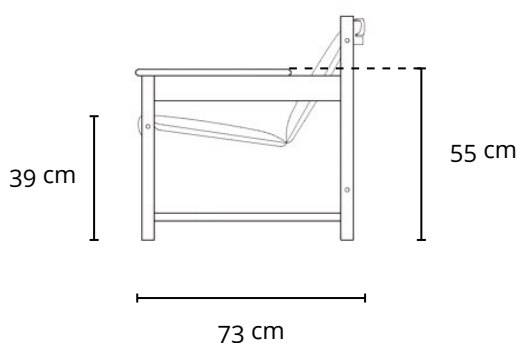

POLTRONA LIA

1962

DESCRIÇÃO TÉCNICA

DIMENSÕES

- 74 x 73 x 71h (cm)

MATERIAIS E FABRICAÇÃO

- Estrutura em madeira maciça.
- Assento e encosto estofados, revestidos em couro natural ou tecido.

INFORMAÇÕES

LinBrasil Licensed by Sergio Rodrigues © Todos os direitos reservados.

LIA ARMCHAIR

1962

PRODUCT INFO

DIMENSIONS

- 74 x 73 x 71h (cm)
- 29" x 28.7" x 28"h (inches)*

PRODUCT DESCRIPTION

- Solid wood frame.
- Upholstered seat and back.

* The inch measurements are approximate for better picturing the dimensions. Only the centimeters measurements are accurate.

INFO

"This Sergio Rodrigues furniture line is licensed to and commercialized exclusively by LinBrasil Ltda and is protected by patent laws and legal sanctions under both criminal and civil codes. Legal proceedings may be instituted against any parties breaching the rights of LinBrasil."