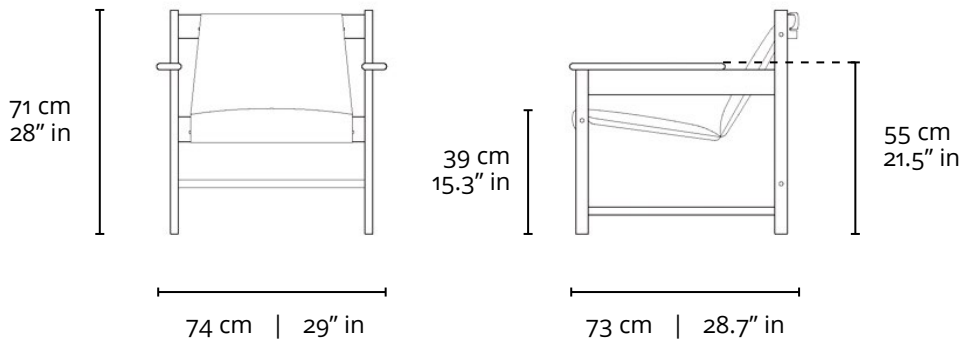

POLTRONA LIA

1962

DESCRIÇÃO TÉCNICA

DIMENSÕES

- 74 x 73 x 71h (cm)

MATERIAIS E FABRICAÇÃO

- Estrutura em madeira maciça.
- Assento e encosto estofados, revestidos em couro natural ou tecido.

INFORMAÇÕES

LinBrasil Licensed by Sergio Rodrigues © Todos os direitos reservados.

LIA ARMCHAIR

1962

PRODUCT INFO

DIMENSIONS

- 74 x 73 x 71h (cm)
- 29" x 28.7" x 28"h (inches)*

PRODUCT DESCRIPTION

- Solid wood frame.
- Upholstered seat and back.

* The inch measurements are approximate for better picturing the dimensions. Only the centimeters measurements are accurate.

INFO

"This Sergio Rodrigues furniture line is licensed to and commercialized exclusively by LinBrasil Ltda and is protected by patent laws and legal sanctions under both criminal and civil codes. Legal proceedings may be instituted against any parties breaching the rights of LinBrasil."