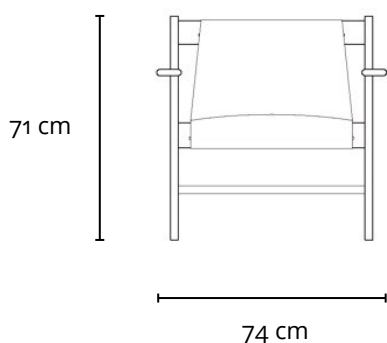

POLTRONA LIA

1962

DESCRIÇÃO TÉCNICA

DIMENSÕES

- 74 x 73 x 71h (cm)

MATERIAIS E FABRICAÇÃO

- Estrutura em madeira maciça.
- Assento e encosto estofados, revestidos em couro natural ou tecido.

INFORMAÇÕES

LinBrasil Licensed by Sergio Rodrigues © Todos os direitos reservados.

LIA ARMCHAIR

1962

PRODUCT INFO

DIMENSIONS

- 74 x 73 x 71h (cm)
- 29" x 28.7" x 28"h (inches)*

PRODUCT DESCRIPTION

- Solid wood frame.
- Upholstered seat and back.

* The inch measurements are approximate for better picturing the dimensions. Only the centimeters measurements are accurate.

INFO

"This Sergio Rodrigues furniture line is licensed to and commercialized exclusively by LinBrasil Ltda and is protected by patent laws and legal sanctions under both criminal and civil codes. Legal proceedings may be instituted against any parties breaching the rights of LinBrasil."