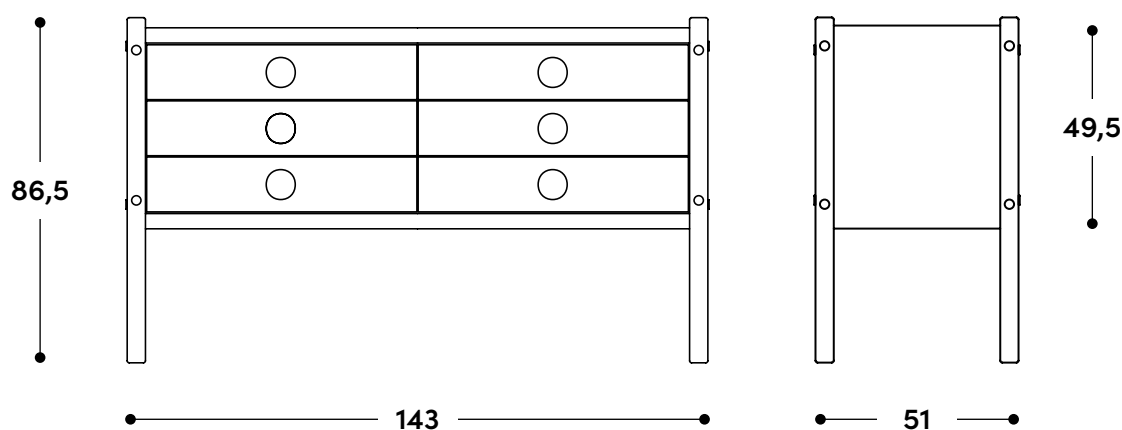

↔ Overall dimensions

143 x 51 x 86,5h (cm)

📦 Materials and production

Wood fiber panel edged in solid wood, finished with wood veneer.

Solid wood legs.

Stainless steel or wood knobs.

© Copyright

"The Sergio Rodrigues furniture line is licensed to Lin Brasil Indústria e Comércio de Móveis Ltda., which exclusively produces and markets the line within Brazilian territory and abroad, and is protected by copyright law, being subject to legal sanctions in both the civil and criminal spheres. This statement serves to prevent any allegation of good faith in the unauthorized use of the pieces in question, pursuant to Articles 159 and 1518 of the Civil Code."

↔ Overall dimensions

143 x 51 x 86,5h (cm)

📦 Materials and production

Wood fiber panel edged in solid wood, finished with wood veneer.
Drawer fronts in solid wood.
Solid wood legs.
Stainless steel or wood knobs.

↔ Dimensiones generales

143 x 51 x 86,5h (cm)

📦 Materiales y fabricación

Panel de fibra de madera, con cantos en madera maciza, revestido con laminado de madera.

Patas en madera maciza.

Tiradores de acero inoxidable o madera.

↔ Dimensiones generales

143 x 51 x 86,5h (cm)

📦 Materiales y fabricación

Panel de fibra de madera, con cantos en madera maciza, revestido con laminado de madera.

Frente de los cajones en madera maciza.
Patas en madera maciza.