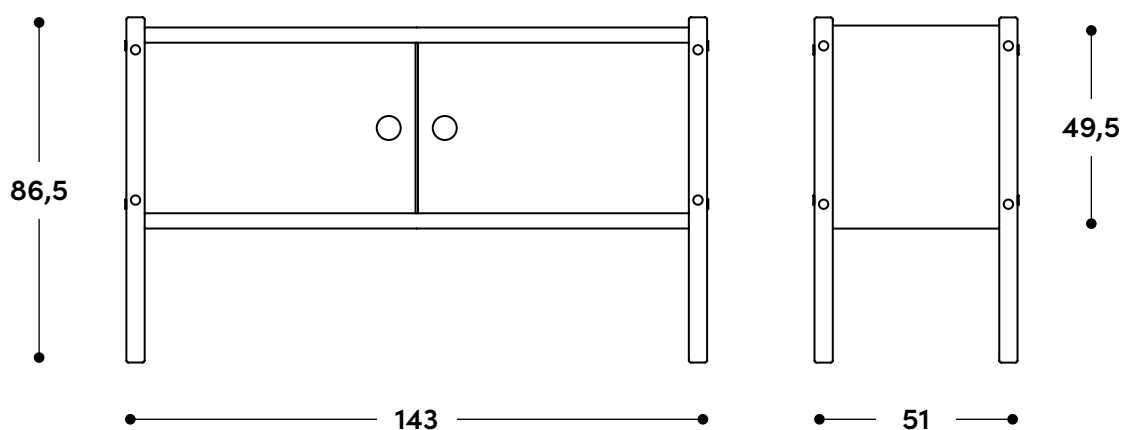

↔ Overall dimensions

143 x 51 x 86,5h (cm)

📦 Materials and production

Wood fiber panel edged in solid wood, finished with wood veneer.

Solid wood legs.

Stainless steel or wood knobs.

© Copyright

"The Sergio Rodrigues furniture line is licensed to Lin Brasil Indústria e Comércio de Móveis Ltda., which exclusively produces and markets the line within Brazilian territory and abroad, and is protected by copyright law, being subject to legal sanctions in both the civil and criminal spheres. This statement serves to prevent any allegation of good faith in the unauthorized use of the pieces in question, pursuant to Articles 159 and 1518 of the Civil Code."

↔ Overall dimensions

143 x 51 x 86,5h (cm)

📦 Materials and production

Wood fiber panel edged in solid wood, finished with wood veneer.
Drawer fronts in solid wood.
Solid wood legs.
Stainless steel or wood knobs.

↔ Dimensiones generales

143 x 51 x 86,5h (cm)

📦 Materiales y fabricación

Panel de fibra de madera, con cantos en madera maciza, revestido con laminado de madera.

Patas en madera maciza.

Tiradores de acero inoxidable o madera.

↔ Dimensiones generales

143 x 51 x 86,5h (cm)

📦 Materiales y fabricación

Panel de fibra de madera, con cantos en madera maciza, revestido con laminado de madera.

Frente de los cajones en madera maciza.
Patas en madera maciza.