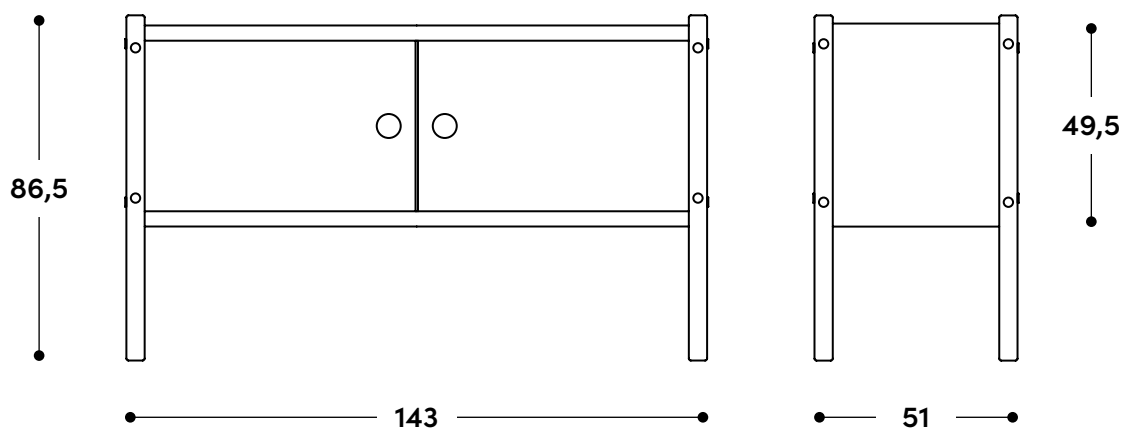

↔ Dimensões gerais

143 x 51 x 86,5h (cm)

📦 Materiais e fabricação

Painel de fibra de madeira, encabeçado em madeira maciça, revestido por laminado de madeira.

Face frontal das gavetas em madeira maciça.

Pés em madeira maciça.

↔ Overall dimensions

143 x 51 x 86,5h (cm)

📦 Materials and production

Wood fiber panel edged in solid wood, finished with wood veneer.

Solid wood legs.

Stainless steel or wood knobs.

© Copyright

"The Sergio Rodrigues furniture line is licensed to Lin Brasil Indústria e Comércio de Móveis Ltda., which exclusively produces and markets the line within Brazilian territory and abroad, and is protected by copyright law, being subject to legal sanctions in both the civil and criminal spheres. This statement serves to prevent any allegation of good faith in the unauthorized use of the pieces in question, pursuant to Articles 159 and 1518 of the Civil Code."

↔ Overall dimensions

143 x 51 x 86,5h (cm)

📦 Materials and production

Wood fiber panel edged in solid wood, finished with wood veneer.
Drawer fronts in solid wood.
Solid wood legs.
Stainless steel or wood knobs.

↔ Dimensiones generales

143 x 51 x 86,5h (cm)

📦 Materiales y fabricación

Panel de fibra de madera, con cantos en madera maciza, revestido con laminado de madera.

Patas en madera maciza.

Tiradores de acero inoxidable o madera.