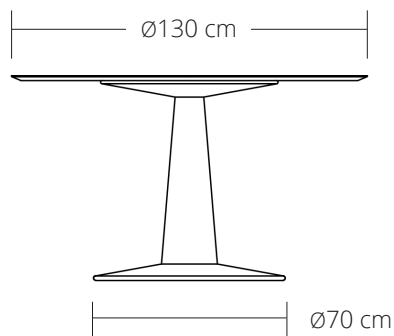

#### DIMENSÕES

Altura 01

- $\varnothing 60 \times 50h$  (cm)

Altura 02

- $\varnothing 60 \times 55h$  (cm)

# MESA MAC JANTAR 1988

ALTURA 01 = 70 cm

---

ALTURA 02 = 75 cm

---

---

**LinBrasil**

SERGIO RODRIGUES  
ORIGINAL LICENSED PRODUCTS SINCE 2002

#### DIMENSIONS

Height 01

- $\varnothing 60 \times 50$ h (cm)
- $\varnothing 23.5'' \times 19.7''$ h (inches)\*

Height 02

- $\varnothing 60 \times 55$ h (cm)
- $\varnothing 23.5'' \times 21.5''$ h (inches)\*