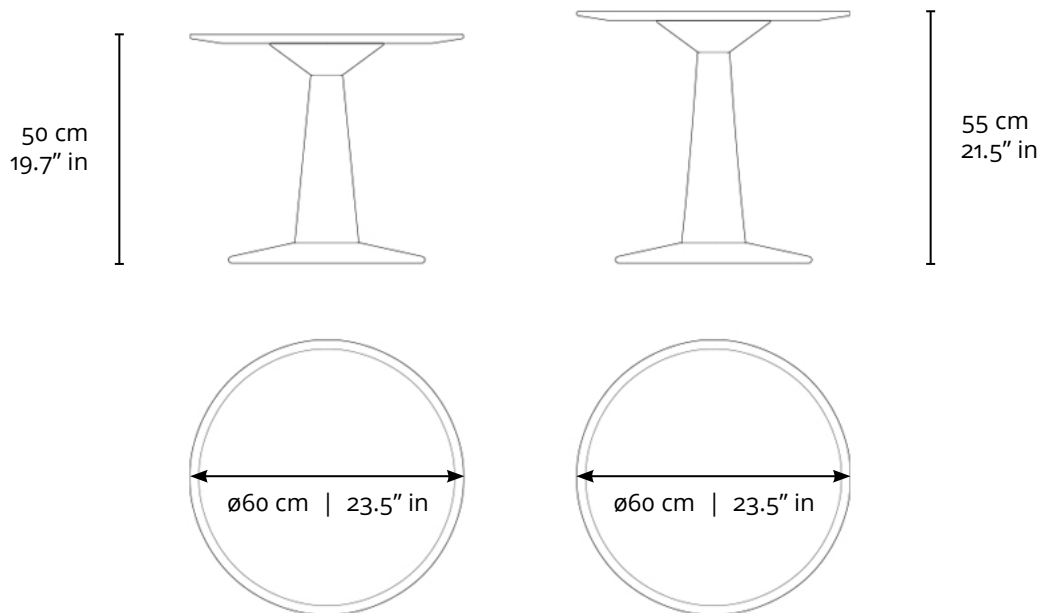

MAC SIDE TABLE

1988

PRODUCT INFO

DIMENSIONS

Height 01

- $\varnothing 60 \times 50$ h (cm)
- $\varnothing 23.5'' \times 19.7''$ h (inches)*

Height 02

- $\varnothing 60 \times 55$ h (cm)
- $\varnothing 23.5'' \times 21.5''$ h (inches)*

PRODUCT DESCRIPTION

- Solid wood base.
- Table top - center in wood or glass, framed in solid wood.

* The inch measurements are approximate for better picturing the dimensions. Only the centimeters measurements are accurate.

INFO

"This Sergio Rodrigues furniture line is licensed to and commercialized exclusively by LinBrasil Ltda and is protected by patent laws and legal sanctions under both criminal and civil codes. Legal proceedings may be instituted against any parties breaching the rights of LinBrasil."

For more information on our warranty policy please access:

www.linbrasil.com.br > FAQ

Questions about this product? Please contact us by e-mail:
contato@linbrasil.com.br

LinBrasil

SERGIO RODRIGUES
ORIGINAL LICENSED PRODUCTS SINCE 2002

LinBrasil Licensed by Sergio Rodrigues © Todos os direitos reservados.