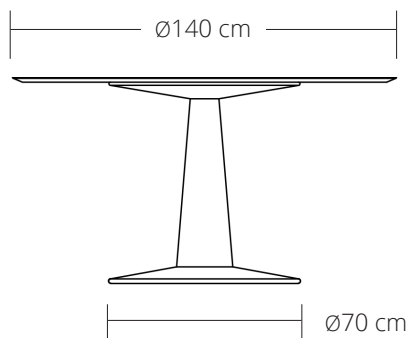

#### DIMENSÕES

Altura 01

- $\varnothing 60 \times 50h$  (cm)

Altura 02

- $\varnothing 60 \times 55h$  (cm)

# MESA MAC JANTAR 1988

ALTURA 01 = 70 cm

---

ALTURA 02 = 75 cm

---

---

**LinBrasil**

SERGIO RODRIGUES  
ORIGINAL LICENSED PRODUCTS SINCE 2002

#### DIMENSIONS

Height 01

- $\varnothing 60 \times 50$ h (cm)
- $\varnothing 23.5'' \times 19.7''$ h (inches)\*

Height 02

- $\varnothing 60 \times 55$ h (cm)
- $\varnothing 23.5'' \times 21.5''$ h (inches)\*