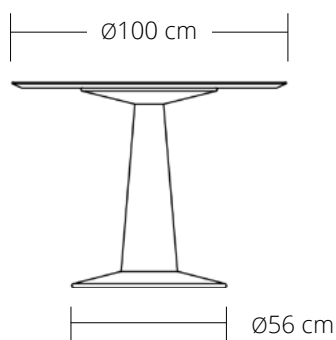

#### DIMENSIONS

Height 01

- $\varnothing 60 \times 50$ h (cm)
- $\varnothing 23.5'' \times 19.7''$ h (inches)\*

Height 02

- $\varnothing 60 \times 55$ h (cm)
- $\varnothing 23.5'' \times 21.5''$ h (inches)\*

#### DIMENSIONS

The Mac Dinner table is available in seven different sizes, described on the next page.

# MAC DINNER TABLE 1988

HIGHT 01 = 70 cm

---

HIGHT 02 = 75 cm

---

---

**LinBrasil**

SERGIO RODRIGUES  
ORIGINAL LICENSED PRODUCTS SINCE 2002