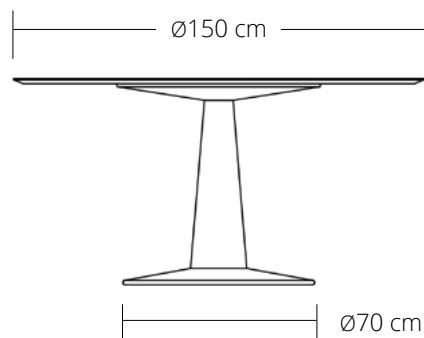

#### DIMENSIONS

Height 01

- $\varnothing 60 \times 50$ h (cm)
- $\varnothing 23.5'' \times 19.7''$ h (inches)\*

Height 02

- $\varnothing 60 \times 55$ h (cm)
- $\varnothing 23.5'' \times 21.5''$ h (inches)\*

#### DIMENSIONS

The Mac Dinner table is available in seven different sizes, described on the next page.

# MAC DINNER TABLE 1988

HIGHT 01 = 70 cm

---

HIGHT 02 = 75 cm

---

---

**LinBrasil**

SERGIO RODRIGUES  
ORIGINAL LICENSED PRODUCTS SINCE 2002