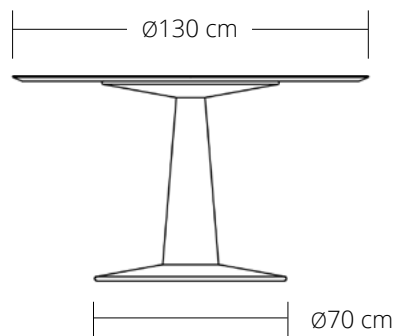

# MAC DINNER TABLE 1988

HIGHT 01 = 70 cm

---

HIGHT 02 = 75 cm

---

---

**LinBrasil**

SERGIO RODRIGUES  
ORIGINAL LICENSED PRODUCTS SINCE 2002