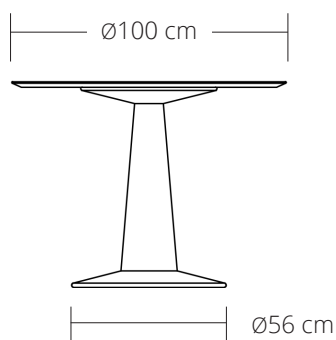

#### DIMENSÕES

Altura 01

- $\varnothing 60 \times 50h$  (cm)

Altura 02

- $\varnothing 60 \times 55h$  (cm)

# MESA MAC JANTAR 1988

ALTURA 01 = 70 cm

---

ALTURA 02 = 75 cm

---

---

**LinBrasil**

SERGIO RODRIGUES  
ORIGINAL LICENSED PRODUCTS SINCE 2002

#### DIMENSIONS

Height 01

- $\varnothing 60 \times 50$ h (cm)
- $\varnothing 23.5'' \times 19.7''$ h (inches)\*

Height 02

- $\varnothing 60 \times 55$ h (cm)
- $\varnothing 23.5'' \times 21.5''$ h (inches)\*