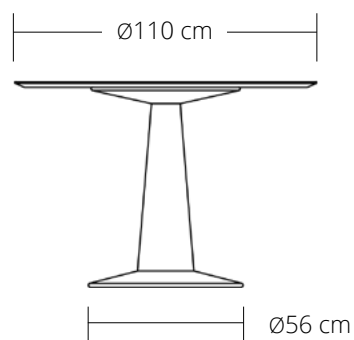

#### DIMENSIONS

Height 01

- $\varnothing 60 \times 50$ h (cm)
- $\varnothing 23.5'' \times 19.7''$ h (inches)\*

Height 02

- $\varnothing 60 \times 55$ h (cm)
- $\varnothing 23.5'' \times 21.5''$ h (inches)\*

#### DIMENSIONS

The Mac Dinner table is available in seven different sizes, described on the next page.

# MAC DINNER TABLE 1988

HIGHT 01 = 70 cm

---

HIGHT 02 = 75 cm

---

---

**LinBrasil**

SERGIO RODRIGUES  
ORIGINAL LICENSED PRODUCTS SINCE 2002