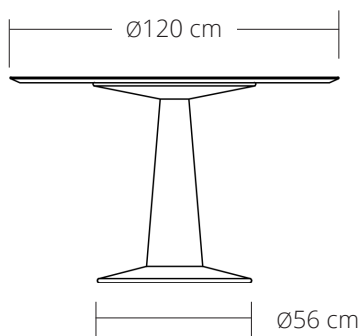

#### DIMENSÕES

Altura 01

- $\varnothing 60 \times 50h$  (cm)

Altura 02

- $\varnothing 60 \times 55h$  (cm)

# MESA MAC JANTAR 1988

ALTURA 01 = 70 cm

---

ALTURA 02 = 75 cm

---

---

**LinBrasil**

SERGIO RODRIGUES  
ORIGINAL LICENSED PRODUCTS SINCE 2002

#### DIMENSIONS

Height 01

- $\varnothing 60 \times 50$ h (cm)
- $\varnothing 23.5'' \times 19.7''$ h (inches)\*

Height 02

- $\varnothing 60 \times 55$ h (cm)
- $\varnothing 23.5'' \times 21.5''$ h (inches)\*