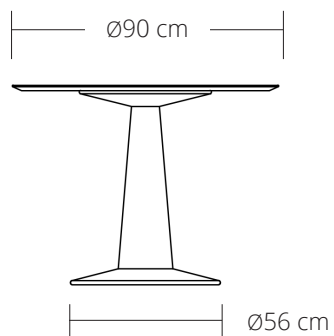

#### DIMENSÕES

Altura 01

- $\varnothing 60 \times 50h$  (cm)

Altura 02

- $\varnothing 60 \times 55h$  (cm)

# MESA MAC JANTAR 1988

ALTURA 01 = 70 cm

---

ALTURA 02 = 75 cm

---

---

**LinBrasil**

SERGIO RODRIGUES  
ORIGINAL LICENSED PRODUCTS SINCE 2002

#### DIMENSIONS

Height 01

- $\varnothing 60 \times 50$ h (cm)
- $\varnothing 23.5'' \times 19.7''$ h (inches)\*

Height 02

- $\varnothing 60 \times 55$ h (cm)
- $\varnothing 23.5'' \times 21.5''$ h (inches)\*