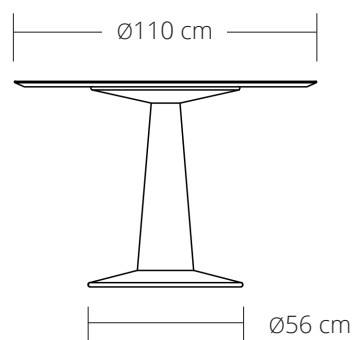

#### DIMENSÕES

Altura 01

- $\varnothing 60 \times 50h$  (cm)

Altura 02

- $\varnothing 60 \times 55h$  (cm)

# MESA MAC JANTAR 1988

ALTURA 01 = 70 cm

---

ALTURA 02 = 75 cm

---

---

**LinBrasil**

SERGIO RODRIGUES  
ORIGINAL LICENSED PRODUCTS SINCE 2002

#### DIMENSIONS

Height 01

- $\varnothing 60 \times 50$ h (cm)
- $\varnothing 23.5'' \times 19.7''$ h (inches)\*

Height 02

- $\varnothing 60 \times 55$ h (cm)
- $\varnothing 23.5'' \times 21.5''$ h (inches)\*