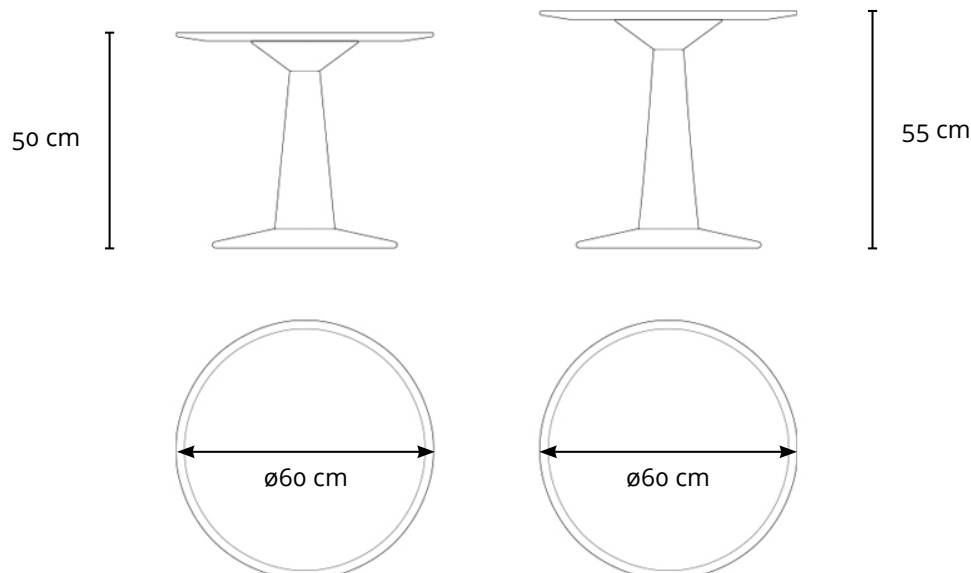

MESA MAC LATERAL

1988

DESCRIÇÃO TÉCNICA

DIMENSÕES

Altura 01

- $\varnothing 60 \times 50h$ (cm)

Altura 02

- $\varnothing 60 \times 55h$ (cm)

MATERIAIS E FABRICAÇÕES

- Base em madeira maciça composta.
- Tampo encabeçado em madeira maciça. Centro em MDF laminado, vidro encaixado sobre lâmina ou vidro pintado.

INFORMAÇÕES

"A linha de mobiliário Sergio Rodrigues é concessão da Lin Brasil Indústria e Comércio de Móveis Ltda que produz e comercializa com exclusividade a linha dentro do território brasileiro e para o exterior e é protegida pela lei de direitos autorais, sendo passível de sanções legais tanto na esfera cível como na criminal, servindo o presente termo para afastar qualquer alegação de boa-fé no uso não autorizado das Peças em questão nos termos do artigo 159 e 1518 do Código Civil."

Dúvidas sobre garantia? Acesse:
www.linbrasil.com.br > FAQ

Dúvidas sobre o produto? Entre em contato conosco pelo e-mail:
contato@linbrasil.com.br

LinBrasil

SERGIO RODRIGUES
ORIGINAL LICENSED PRODUCTS SINCE 2002

LinBrasil Licensed by Sergio Rodrigues © Todos os direitos reservados.