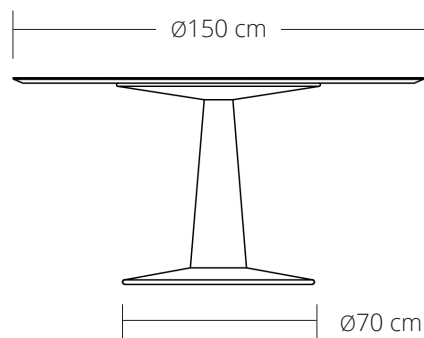

#### DIMENSÕES

Altura 01

- $\varnothing 60 \times 50h$  (cm)

Altura 02

- $\varnothing 60 \times 55h$  (cm)

# MESA MAC JANTAR 1988

ALTURA 01 = 70 cm

---

ALTURA 02 = 75 cm

---

---

**LinBrasil**

SERGIO RODRIGUES  
ORIGINAL LICENSED PRODUCTS SINCE 2002

# MAC SIDE TABLE

#### DIMENSIONS

Height 01

- $\varnothing 60 \times 50$ h (cm)
- $\varnothing 23.5'' \times 19.7''$ h (inches)\*

Height 02

- $\varnothing 60 \times 55$ h (cm)
- $\varnothing 23.5'' \times 21.5''$ h (inches)\*