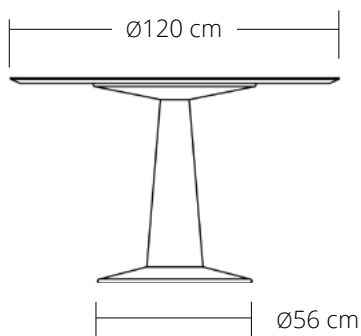

#### DIMENSIONS

Height 01

- $\varnothing 60 \times 50$ h (cm)
- $\varnothing 23.5'' \times 19.7''$ h (inches)\*

Height 02

- $\varnothing 60 \times 55$ h (cm)
- $\varnothing 23.5'' \times 21.5''$ h (inches)\*

#### DIMENSIONS

The Mac Dinner table is available in seven different sizes, described on the next page.

# MAC DINNER TABLE 1988

HIGHT 01 = 70 cm

---

HIGHT 02 = 75 cm

---

---

**LinBrasil**

SERGIO RODRIGUES  
ORIGINAL LICENSED PRODUCTS SINCE 2002