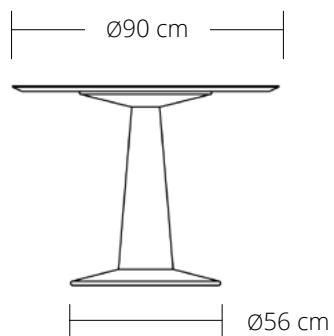

#### DIMENSIONS

Height 01

- $\varnothing 60 \times 50$ h (cm)
- $\varnothing 23.5'' \times 19.7''$ h (inches)\*

Height 02

- $\varnothing 60 \times 55$ h (cm)
- $\varnothing 23.5'' \times 21.5''$ h (inches)\*

#### DIMENSIONS

The Mac Dinner table is available in seven different sizes, described on the next page.

# MAC DINNER TABLE 1988

HIGHT 01 = 70 cm

---

HIGHT 02 = 75 cm

---

---

**LinBrasil**

SERGIO RODRIGUES  
ORIGINAL LICENSED PRODUCTS SINCE 2002