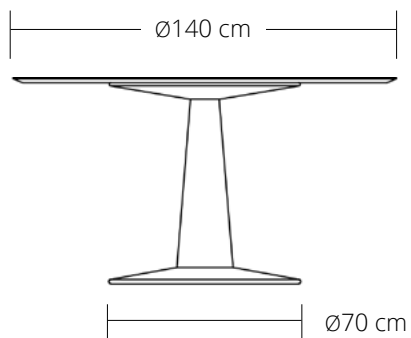

#### DIMENSIONS

Height 01

- $\varnothing 60 \times 50$ h (cm)
- $\varnothing 23.5'' \times 19.7''$ h (inches)\*

Height 02

- $\varnothing 60 \times 55$ h (cm)
- $\varnothing 23.5'' \times 21.5''$ h (inches)\*

#### DIMENSIONS

The Mac Dinner table is available in seven different sizes, described on the next page.

# MAC DINNER TABLE 1988

HIGHT 01 = 70 cm

---

HIGHT 02 = 75 cm

---

---

**LinBrasil**

SERGIO RODRIGUES  
ORIGINAL LICENSED PRODUCTS SINCE 2002