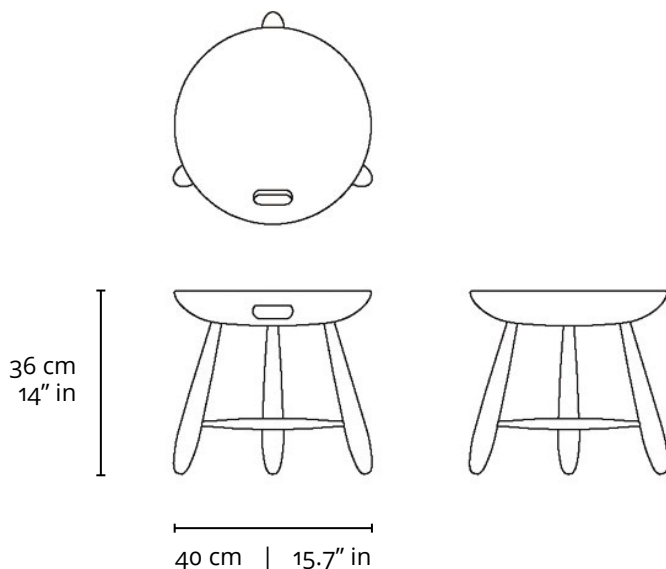

BANCO MOCHO

1954

DESCRIÇÃO TÉCNICA

DIMENSÕES

- $\varnothing 40 \times 36h$ (cm)

MATERIAIS E FABRICAÇÕES

- Estrutura em madeira maciça.
- Tampo em madeira maciça composta.
- Pés torneados.

INFORMAÇÕES

LinBrasil Licensed by Sergio Rodrigues © Todos os direitos reservados.

MOCHO STOOL

1954

PRODUCT INFO

DIMENSIONS

- $\varnothing 40 \times 36h$ (cm)
- $\varnothing 15.7'' \times 14''h$ (inches)*

PRODUCT DESCRIPTION

- Solid wood top and frame.
- Lathed legs.

* The inch measurements are approximate for better picturing the dimensions. Only the centimeters measurements are accurate.

INFO

"This Sergio Rodrigues furniture line is licensed to and commercialized exclusively by LinBrasil Ltda and is protected by patent laws and legal sanctions under both criminal and civil codes. Legal proceedings may be instituted against any parties breaching the rights of LinBrasil."