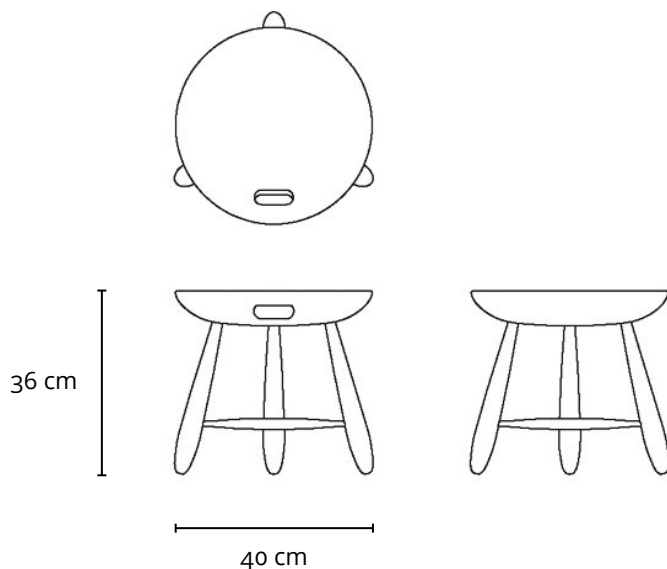

BANCO MOCHO

1954

DESCRIÇÃO TÉCNICA

DIMENSÕES

- $\varnothing 40 \times 36h$ (cm)

MATERIAIS E FABRICAÇÕES

- Estrutura em madeira maciça.
- Tampo em madeira maciça composta.
- Pés torneados.

INFORMAÇÕES

LinBrasil Licensed by Sergio Rodrigues © Todos os direitos reservados.

MOCHO STOOL

1954

PRODUCT INFO

DIMENSIONS

- $\varnothing 40 \times 36h$ (cm)
- $\varnothing 15.7'' \times 14''h$ (inches)*

PRODUCT DESCRIPTION

- Solid wood top and frame.
- Lathed legs.

* The inch measurements are approximate for better picturing the dimensions. Only the centimeters measurements are accurate.

INFO

"This Sergio Rodrigues furniture line is licensed to and commercialized exclusively by LinBrasil Ltda and is protected by patent laws and legal sanctions under both criminal and civil codes. Legal proceedings may be instituted against any parties breaching the rights of LinBrasil."