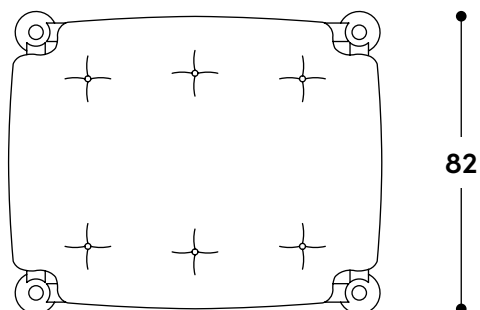

45

82

59

↔ Overall dimensions

82 x 59 x 45h (cm)

📦 Materials and production

Laminated solid wood frame.

Large cushion covered in natural leather or fabric, filled with siliconized fiber and foam flakes.