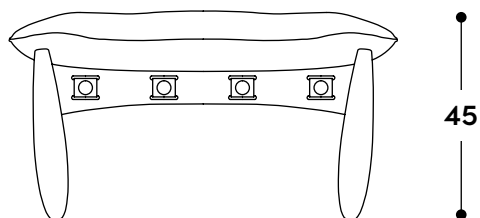

↔ Overall dimensions

120 x 105 x 82h (cm)

📦 Materials and production

Solid composed wood structure.
Large cushion upholstered in natural leather or fabric, filled with siliconized fiber and foam flakes.
Adjustable leather support straps and turned wooden buttons.

45

82

59

↔ Overall dimensions

82 x 59 x 45h (cm)

📦 Materials and production

Laminated solid wood frame.

Large cushion covered in natural leather or fabric, filled with siliconized fiber and foam flakes.