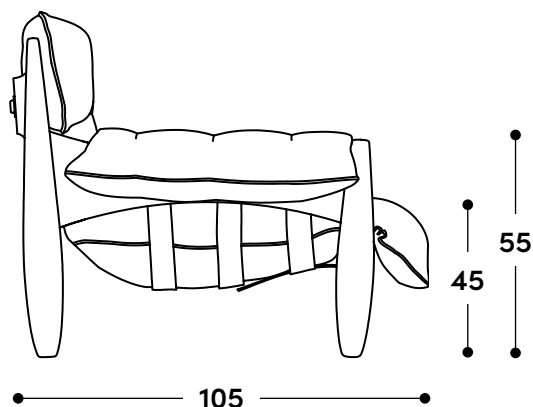

45

82

59

↔ Overall dimensions

82 x 59 x 45h (cm)

📦 Materials and production

Laminated solid wood frame.

Large cushion covered in natural leather or fabric, filled with siliconized fiber and foam flakes.

⊕ Information

Warranty information available at:

www.linbrasil.com.br/faq-linbrasil

For more information about the product, please contact us by email at:

contato@linbrasil.com.br

Sillón Mole 1961

↔ Dimensiones generales