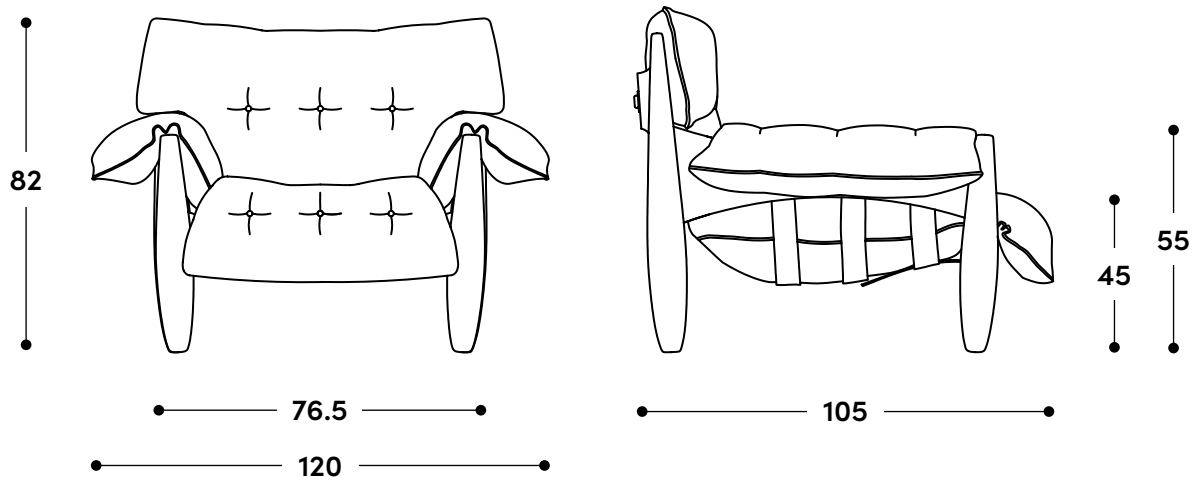

↔ Overall dimensions

120 x 105 x 82h (cm)

📦 Materials and production

Solid composed wood structure.
Large cushion upholstered in natural leather or fabric, filled with siliconized fiber and foam flakes.
Adjustable leather support straps and turned wooden buttons.

45

82

59

↔ Overall dimensions

82 x 59 x 45h (cm)

📦 Materials and production

Laminated solid wood frame.

Large cushion covered in natural leather or fabric, filled with siliconized fiber and foam flakes.

↔ Dimensiones generales

82 x 59 x 45h (cm)

📦 Materiales y fabricación

Estructura de madera maciza laminada.
Cojín acolchado revestido en cuero natural o tela, relleno con fibra siliconada y copos de espuma.
Correas ajustables de cuero de suela, con botones de madera torneada.