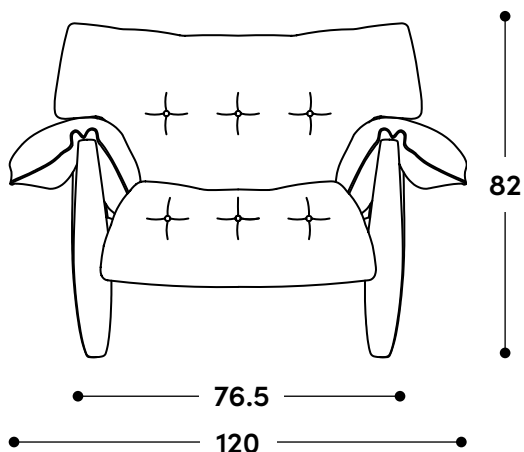

Poltrona Mole 1961

↔ Dimensões gerais

120 x 105 x 82h (cm)

📦 Materiais e fabricação

Estrutura em madeira maciça composta. Almofadão revestido em couro natural ou tecido, recheado com fibra siliconada e flocos de espuma. Percintas ajustáveis em couro sola, botões em madeira torneada.

↔ Overall dimensions

120 x 105 x 82h (cm)

📦 Materials and production

Solid composed wood structure.
Large cushion upholstered in natural leather or fabric, filled with siliconized fiber and foam flakes.
Adjustable leather support straps and turned wooden buttons.

45

82

59

↔ Overall dimensions

82 x 59 x 45h (cm)

📦 Materials and production

Laminated solid wood frame.

Large cushion covered in natural leather or fabric, filled with siliconized fiber and foam flakes.

⊕ Information

Warranty information available at:

www.linbrasil.com.br/faq-linbrasil

For more information about the product, please contact us by email at:

contato@linbrasil.com.br

Sillón Mole 1961

↔ Dimensiones generales