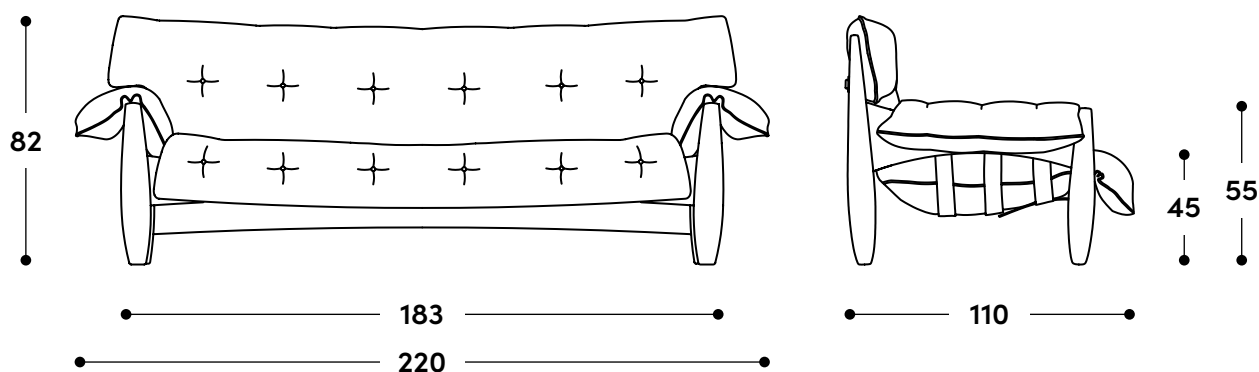

↔ Overall dimensions

185 x 110 x 82h (cm)

📦 Materials and production

Laminated solid wood frame.
Large cushion upholstered in natural leather or fabric, filled with siliconized fiber and foam flakes.
Adjusta belt leather straps with turned wood buttons.

↔ Overall dimensions

220 x 110 x 82h (cm)

📦 Materials and production

Laminated solid wood frame.
Large cushion upholstered in natural leather or fabric, filled with siliconized fiber and foam flakes.
Adjustable sole leather straps with turned wood buttons.