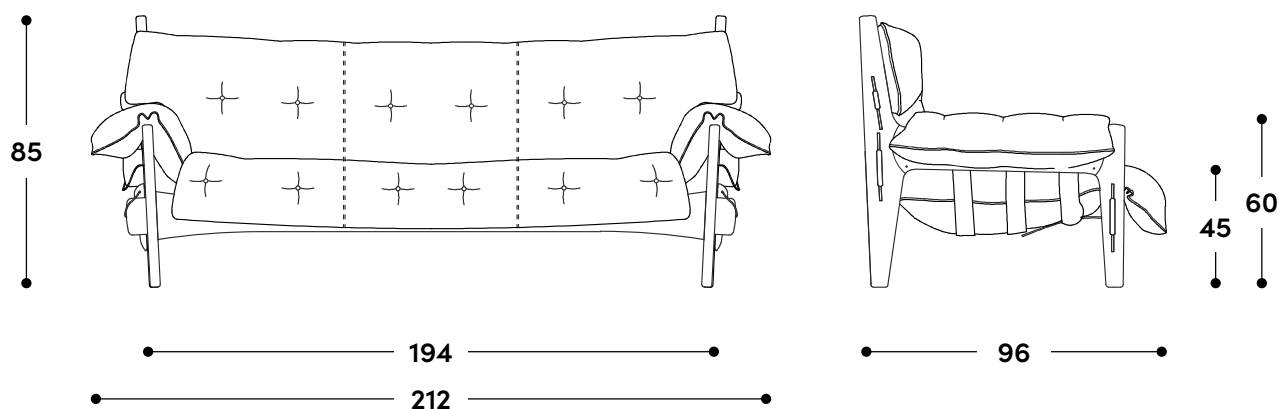

↔ Dimensões gerais

212 x 96 x 85h (cm)

📦 Materiais e fabricação

Estrutura em madeira maciça.
Almofadão revestido em couro natural ou tecido, recheado com fibra siliconada e flocos de espuma.
Percintas ajustáveis em couro sola, botões torneados

1961

↔ Overall dimensions

188,5 x 96 x 85h (cm)

📦 Materials and production

Solid wood frame.

Large cushion upholstered in natural leather or fabric, filled with siliconized fiber and foam flakes.

Adjustable belt leather straps with turned buttons.

↔ Overall dimensions

212 x 96 x 85h (cm)

📦 Materials and production

Solid wood frame.

Large cushion upholstered in natural leather or fabric, filled with siliconized fiber and foam flakes.

Adjustable belt leather straps with turned buttons.