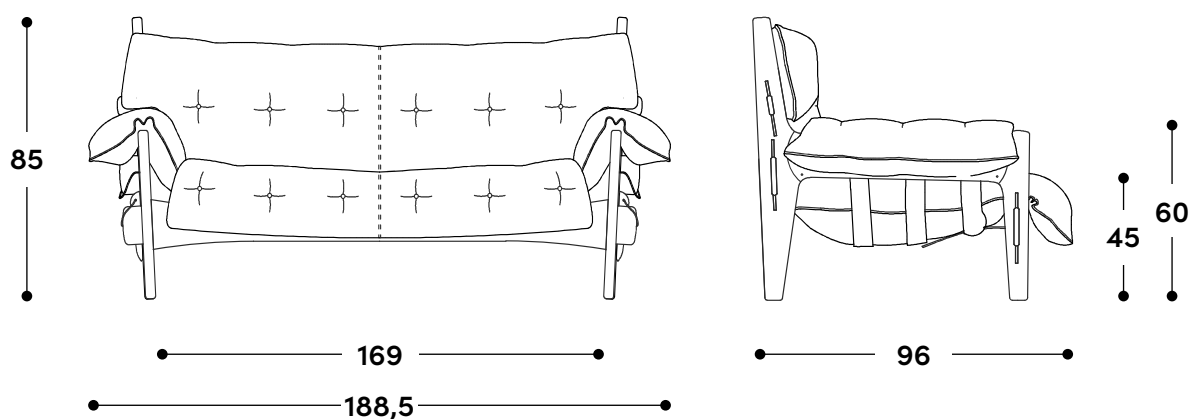

↔ Dimensões gerais

212 x 96 x 85h (cm)

📦 Materiais e fabricação

Estrutura em madeira maciça.
Almofadão revestido em couro natural ou tecido, recheado com fibra siliconada e flocos de espuma.
Percintas ajustáveis em couro sola, botões torneados

1961

↔ Overall dimensions

188,5 x 96 x 85h (cm)

📦 Materials and production

Solid wood frame.

Large cushion upholstered in natural leather or fabric, filled with siliconized fiber and foam flakes.

Adjustable belt leather straps with turned buttons.

↔ Overall dimensions

212 x 96 x 85h (cm)

📦 Materials and production

Solid wood frame.

Large cushion upholstered in natural leather or fabric, filled with siliconized fiber and foam flakes.

Adjustable belt leather straps with turned buttons.