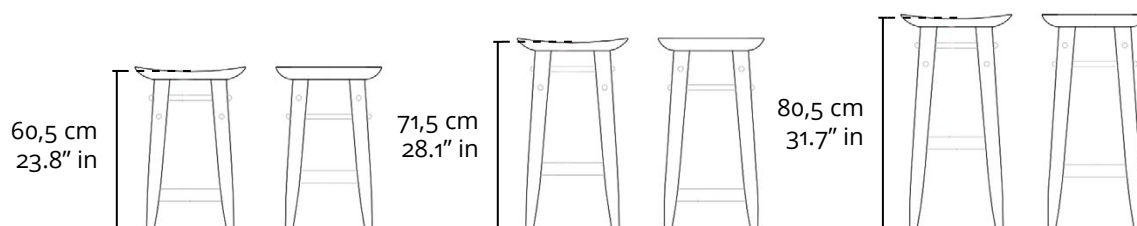

LinBrasil Licensed by Sergio Rodrigues © Todos os direitos reservados.

NINE BAR STOOL 2000

PRODUCT INFO

DIMENSIONS

- 42 x 40 x 73h (cm)
- 16.5" x 15.7" x 28.7"h (inches)*
- Available in 03 height variations, described on the next page.

PRODUCT DESCRIPTION

- Solid wood frame and top.

* The inch measurements are approximate for better picturing the dimensions. Only the centimeters measurements are accurate.

INFO

"This Sergio Rodrigues furniture line is licensed to and commercialized exclusively by LinBrasil Ltda and is protected by patent laws and legal sanctions under both criminal and civil codes. Legal proceedings may be instituted against any parties breaching the rights of LinBrasil."

LinBrasil Licensed by Sergio Rodrigues © Todos os direitos reservados.

NINE BAR STOOL 2000

VARIATION

A

B

C

SIZE VARIATION

- VARIATION A**
- Total height - 62 cm / 24.5" in
 - Seat height - 60,5 cm / 23.8" in
- VARIATION B**
- Total height - 73 cm / 28.7" in
 - Seat height - 71,5 cm / 28.1" in
- VARIATION C**
- Total height - 82 cm / 32.3" in
 - Seat height - 80,5 cm / 31.7" in