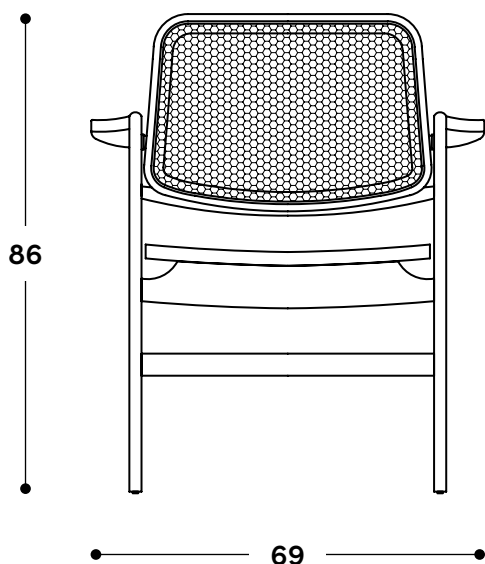

↔ Dimensões gerais

69 x 61 x 86h (cm)

📦 Materiais e fabricação

Estrutura em madeira maciça.
Assento e encosto em rattan natural, com reforço em tela de nylon no assento.
Opção de assento e/ou encosto estofados.

↔ Overall dimensions

69 x 61 x 81h (cm)

📦 Materials and production

Solid wood frame.
Seat and backrest in natural rattan, with nylon mesh reinforcement on the seat.
Optional upholstered seat and/or backrest.

↔ Overall dimensions

69 x 61 x 86h (cm)

📦 Materials and production

Solid wood frame.
Seat and backrest in natural rattan, with nylon mesh reinforcement on the seat.
Optional upholstered seat and/or backrest.