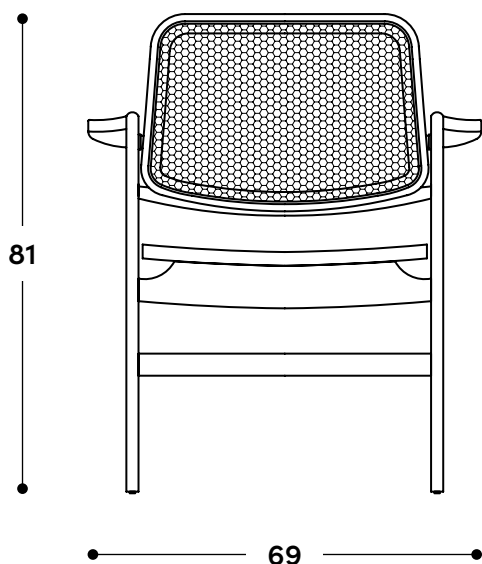

↔ Dimensões gerais

69 x 61 x 86h (cm)

📦 Materiais e fabricação

Estrutura em madeira maciça.
Assento e encosto em rattan natural, com reforço em tela de nylon no assento.
Opção de assento e/ou encosto estofados.

↔ Overall dimensions

69 x 61 x 81h (cm)

📦 Materials and production

Solid wood frame.
Seat and backrest in natural rattan, with nylon mesh reinforcement on the seat.
Optional upholstered seat and/or backrest.

↔ Overall dimensions

69 x 61 x 86h (cm)

📦 Materials and production

Solid wood frame.
Seat and backrest in natural rattan, with nylon mesh reinforcement on the seat.
Optional upholstered seat and/or backrest.