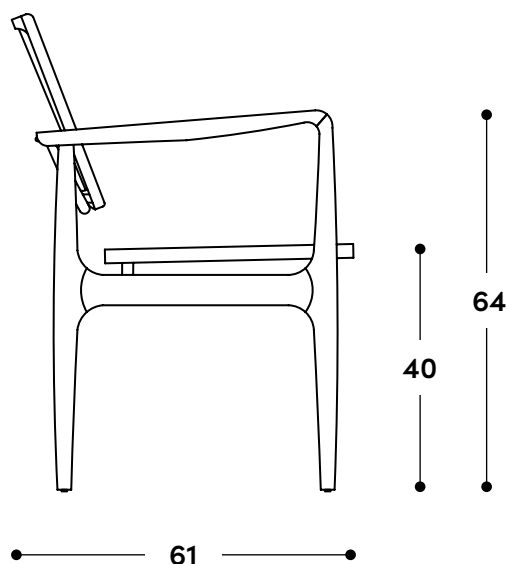

↔ Dimensões gerais

69 x 61 x 86h (cm)

📦 Materiais e fabricação

Estrutura em madeira maciça.
Assento e encosto em rattan natural, com reforço em tela de nylon no assento.
Opção de assento e/ou encosto estofados.

↔ Overall dimensions

69 x 61 x 81h (cm)

📦 Materials and production

Solid wood frame.
Seat and backrest in natural rattan, with nylon mesh reinforcement on the seat.
Optional upholstered seat and/or backrest.

↔ Overall dimensions

69 x 61 x 86h (cm)

📦 Materials and production

Solid wood frame.
Seat and backrest in natural rattan, with nylon mesh reinforcement on the seat.
Optional upholstered seat and/or backrest.