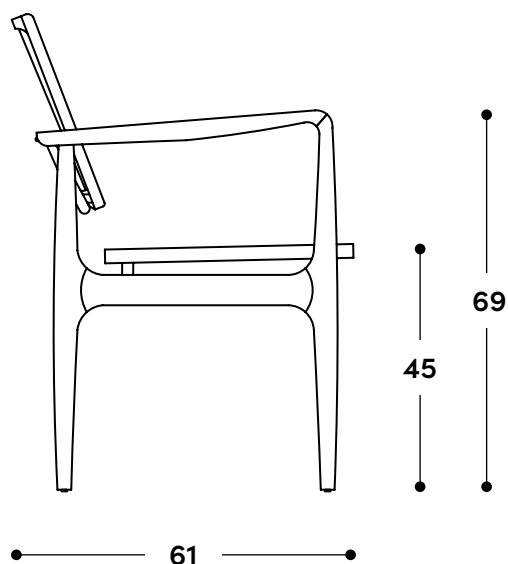

↔ Dimensões gerais

69 x 61 x 86h (cm)

📦 Materiais e fabricação

Estrutura em madeira maciça.
Assento e encosto em rattan natural, com reforço em tela de nylon no assento.
Opção de assento e/ou encosto estofados.

↔ Overall dimensions

69 x 61 x 81h (cm)

📦 Materials and production

Solid wood frame.
Seat and backrest in natural rattan, with nylon mesh reinforcement on the seat.
Optional upholstered seat and/or backrest.

↔ Overall dimensions

69 x 61 x 86h (cm)

📦 Materials and production

Solid wood frame.
Seat and backrest in natural rattan, with nylon mesh reinforcement on the seat.
Optional upholstered seat and/or backrest.