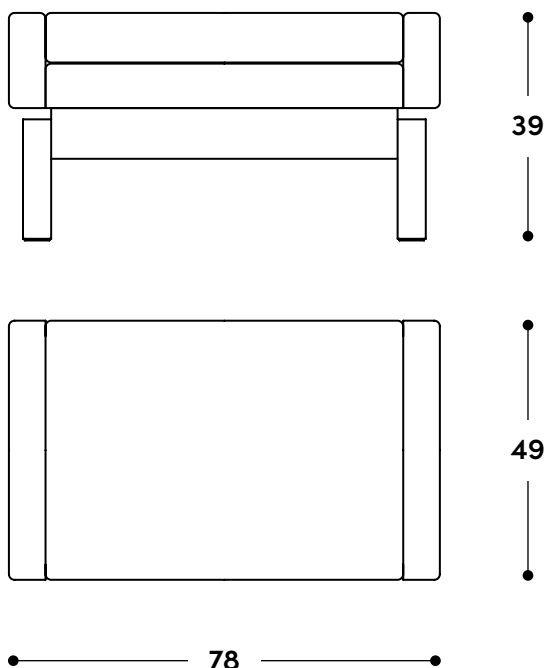

↔ Overall dimensions

77 x 80 x 75h (cm)

📦 Materials and production

Solid wood structure.
Upholstered seat and backrest, covered in natural leather or fabric.
Seat with loose cushion.

© Copyright

"The Sergio Rodrigues furniture line is licensed to Lin Brasil Indústria e Comércio de Móveis Ltda., which exclusively produces and markets the line within Brazilian territory and abroad, and is protected by copyright law, being subject to legal sanctions in both the civil and criminal spheres. This statement serves to prevent any allegation of good faith in the unauthorized use of the pieces in question, pursuant to Articles 159 and 1518 of the Civil Code."

↔ Overall dimensions

78 x 49 x 39h (cm)

📦 Materials and production

Solid wood frame.
Fixed cushion, covered in natural leather or fabric.

© Copyright

"The Sergio Rodrigues furniture line is licensed to Lin Brasil Indústria e Comércio de Móveis Ltda., which exclusively produces and markets the line within Brazilian territory and abroad, and is protected by copyright law, being subject to legal sanctions in both the civil and criminal spheres. This statement serves to prevent any allegation of good faith in the unauthorized use of the pieces in question, pursuant to Articles 159 and 1518 of the Civil Code."