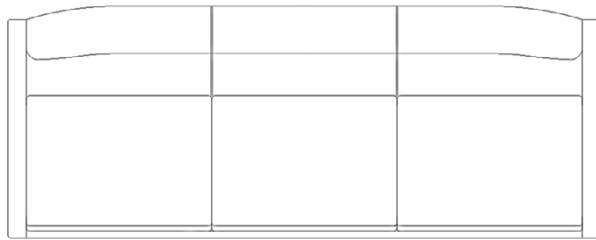

DIMENSIONS

- 143 x 80 x 75h (cm)
- 56.3" x 31.5" x 29.5"h (inches)*

PRODUCT DESCRIPTION

- Solid wood frame.
- Upholstered seat and back.
- Loose seat cushion.

* The inch measurements are approximate for better picturing the dimensions. Only the centimeters measurements are accurate.

LinBrasil Licensed by Sergio Rodrigues © Todos os direitos reservados.

PARATY SOFA - THREE SEATS

1963

208 cm | 81.8" in

PRODUCT INFO

DIMENSIONS

- 208 x 80 x 75h (cm)
- 81.8" x 31.5" x 29.5"h (inches)*

PRODUCT DESCRIPTION