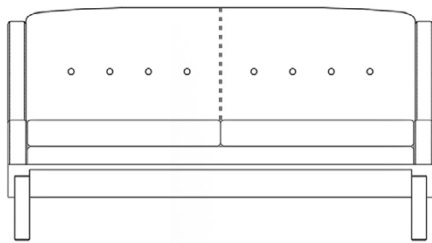

PARATY SOFA - TWO SEATS

1963

---

143 cm | 56.3" in