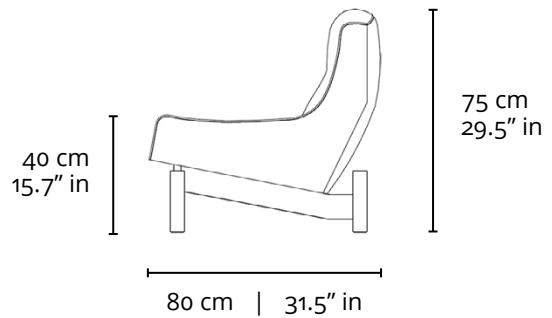

DIMENSIONS

- 143 x 80 x 75h (cm)
- 56.3" x 31.5" x 29.5"h (inches)*

PRODUCT DESCRIPTION

- Solid wood frame.
- Upholstered seat and back.
- Loose seat cushion.

* The inch measurements are approximate for better picturing the dimensions. Only the centimeters measurements are accurate.

LinBrasil Licensed by Sergio Rodrigues © Todos os direitos reservados.

PARATY SOFA - THREE SEATS

1963

208 cm | 81.8" in

PRODUCT INFO

DIMENSIONS

- 208 x 80 x 75h (cm)
- 81.8" x 31.5" x 29.5"h (inches)*

PRODUCT DESCRIPTION

- Solid wood frame.
- Upholstered seat and back.
- Loose seat cushion.

* The inch measurements are approximate for better picturing the dimensions. Only the centimeters measurements are accurate.

INFO

"This Sergio Rodrigues furniture line is licensed to and commercialized exclusively by LinBrasil Ltda and is protected by patent laws and legal sanctions under both criminal and civil codes. Legal proceedings may be instituted against any parties breaching the rights of LinBrasil."