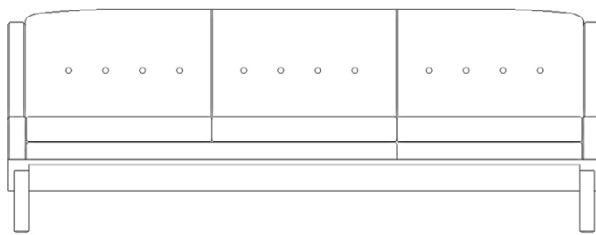

DIMENSIONS

- 143 x 80 x 75h (cm)
- 56.3" x 31.5" x 29.5"h (inches)*

PRODUCT DESCRIPTION

- Solid wood frame.
- Upholstered seat and back.
- Loose seat cushion.

* The inch measurements are approximate for better picturing the dimensions. Only the centimeters measurements are accurate.

LinBrasil Licensed by Sergio Rodrigues © Todos os direitos reservados.

PARATY SOFA - THREE SEATS

1963

208 cm | 81.8" in

PRODUCT INFO

DIMENSIONS

- 208 x 80 x 75h (cm)
- 81.8" x 31.5" x 29.5"h (inches)*

PRODUCT DESCRIPTION