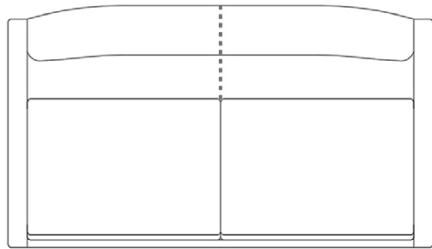

LinBrasil Licensed by Sergio Rodrigues © Todos os direitos reservados.

PARATY SOFA - TWO SEATS

1963

143 cm | 56.3" in

40 cm
15.7" in

75 cm
29.5" in

80 cm | 31.5" in

PRODUCT INFO

DIMENSIONS

- 143 x 80 x 75h (cm)
- 56.3" x 31.5" x 29.5"h (inches)*

PRODUCT DESCRIPTION

- Solid wood frame.
- Upholstered seat and back.
- Loose seat cushion.

* The inch measurements are approximate for better picturing the dimensions. Only the centimeters measurements are accurate.

LinBrasil Licensed by Sergio Rodrigues © Todos os direitos reservados.

PARATY SOFA - THREE SEATS

1963

208 cm | 81.8" in

PRODUCT INFO

DIMENSIONS

- 208 x 80 x 75h (cm)
- 81.8" x 31.5" x 29.5"h (inches)*

PRODUCT DESCRIPTION