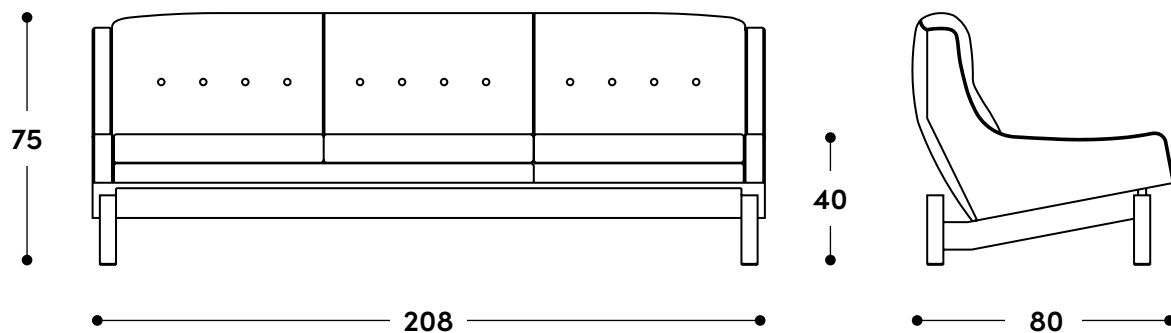

↔ Overall dimensions

143 x 80 x 75h (cm)

📦 Materials and production

Solid wood frame.
Upholstered seat and backrest, covered in natural leather or fabric.
Seat with loose cushion.

© Copyright

"The Sergio Rodrigues furniture line is licensed to Lin Brasil Indústria e Comércio de Móveis Ltda., which exclusively produces and markets the line within Brazilian territory and abroad, and is protected by copyright law, being subject to legal sanctions in both the civil and criminal spheres. This statement serves to prevent any allegation of good faith in the unauthorized use of the pieces in question, pursuant to Articles 159 and 1518 of the Civil Code."

↔ Overall dimensions

208 x 80 x 75h (cm)

📦 Materials and production

Solid wood frame.
Upholstered seat and backrest, covered in natural leather or fabric.
Seat with loose cushion.

© Copyright

"The Sergio Rodrigues furniture line is licensed to Lin Brasil Indústria e Comércio de Móveis Ltda., which exclusively produces and markets the line within Brazilian territory and abroad, and is protected by copyright law, being subject to legal sanctions in both the civil and criminal spheres. This statement serves to prevent any allegation of good faith in the unauthorized use of the pieces in question, pursuant to Articles 159 and 1518 of the Civil Code."