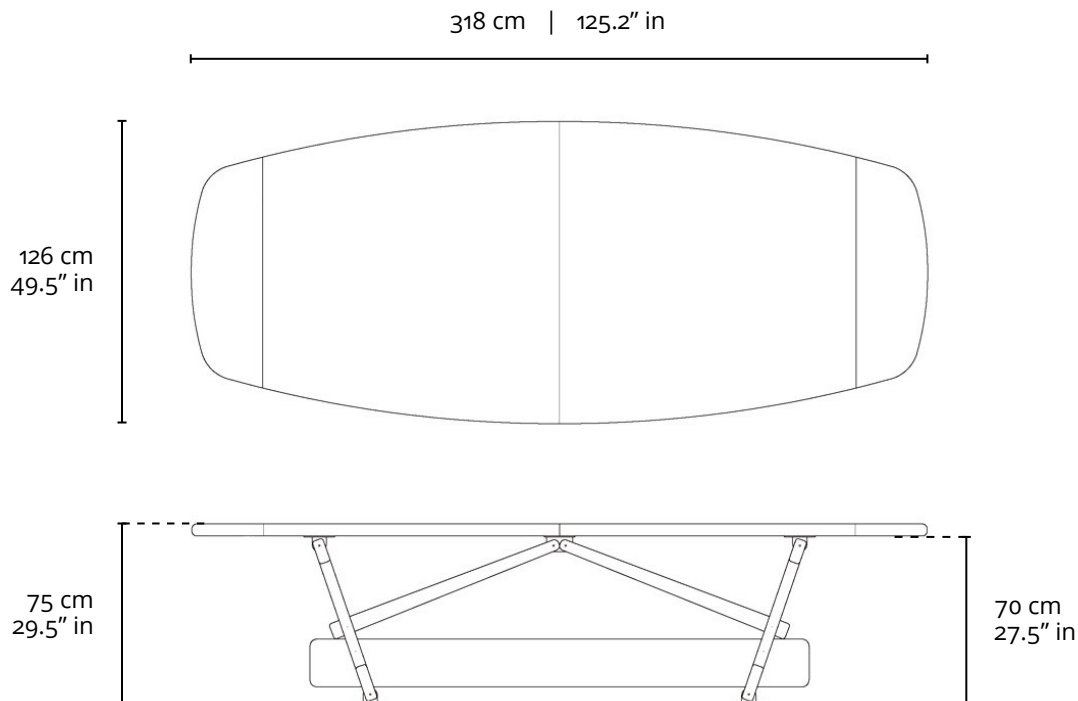

PARKER TABLE 1978

PRODUCT INFO

DIMENSIONS

- 318 x 126 x 75h (cm)
- 125.2" x 49.5" x 29.5"h (inches)*

PRODUCT DESCRIPTION

- Solid wood base.
- Laminated MDF table top, framed in solid wood. Table top divided in two parts.
- Metals in stainless steel or brass.

* The inch measurements are approximate for better picturing the dimensions. Only the centimeters measurements are accurate.

INFO

"This Sergio Rodrigues furniture line is licensed to and commercialized exclusively by LinBrasil Ltda and is protected by patent laws and legal sanctions under both criminal and civil codes. Legal proceedings may be instituted against any parties breaching the rights of LinBrasil."

For more information on our warranty policy please access:
www.linbrasil.com.br > FAQ
Questions about this product? Please contact us by e-mail:
contato@linbrasil.com.br

LinBrasil

SERGIO RODRIGUES
ORIGINAL LICENSED PRODUCTS SINCE 2002

LinBrasil Licensed by Sergio Rodrigues © Todos os direitos reservados.