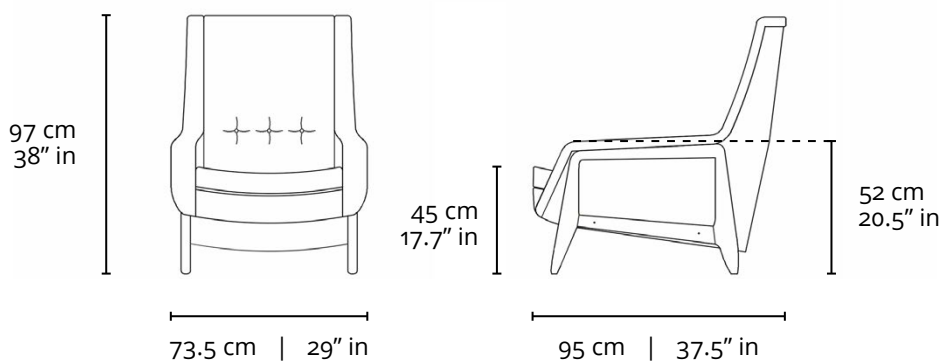

LinBrasil Licensed by Sergio Rodrigues © Todos os direitos reservados.

BANQUETA STELLA

1956

DESCRIÇÃO TÉCNICA

DIMENSÕES

- 62 x 48 x 39h (cm)

MATERIAIS E FABRICAÇÃO

- Estrutura em madeira maciça.
- Almofada solta, revestida em couro natural ou tecido.

LinBrasil Licensed by Sergio Rodrigues © Todos os direitos reservados.

STELLA HIGH ARMCHAIR 1956

PRODUCT INFO

DIMENSIONS

- 73.5 x 95 x 97h (cm)
- 29" x 37.5" x 38"h (inches)*

PRODUCT DESCRIPTION

- Solid wood frame.
- Upholstered loose cushions.

* The inch measurements are approximate for better picturing the dimensions. Only the centimeters measurements are accurate.

INFO

"This Sergio Rodrigues furniture line is licensed to and commercialized exclusively by LinBrasil Ltda and is protected by patent laws and legal sanctions under both criminal and civil codes. Legal proceedings may be instituted against any parties breaching the rights of LinBrasil."

LinBrasil Licensed by Sergio Rodrigues © Todos os direitos reservados.

STELLA FOOTSTOOL

1956

PRODUCT INFO

DIMENSIONS

- 62 x 48 x 39h (cm)
- 24.5" x 18.8" x 15.3"h (inches)*

PRODUCT DESCRIPTION

- Solid wood frame.
- Upholstered loose cushion.