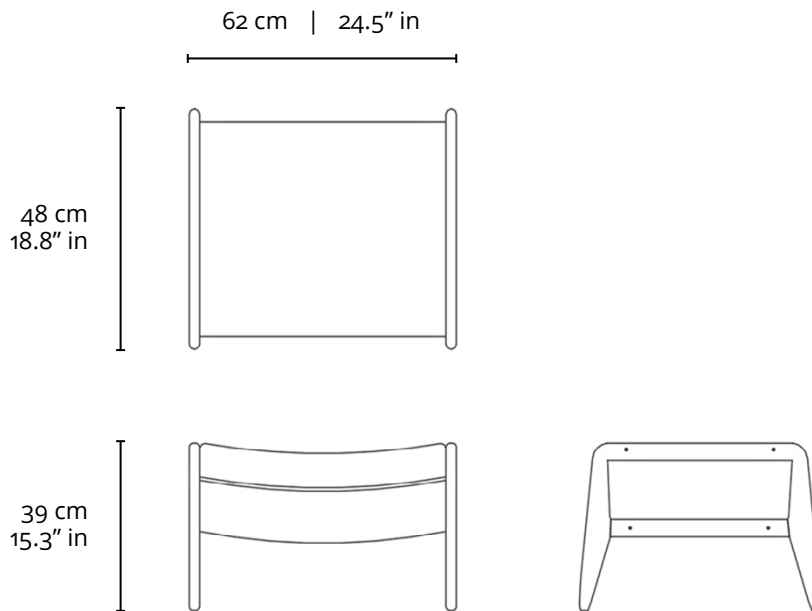

LinBrasil Licensed by Sergio Rodrigues © Todos os direitos reservados.

BANQUETA STELLA

1956

DESCRIÇÃO TÉCNICA

DIMENSÕES

- 62 x 48 x 39h (cm)

MATERIAIS E FABRICAÇÃO

- Estrutura em madeira maciça.
- Almofada solta, revestida em couro natural ou tecido.

LinBrasil Licensed by Sergio Rodrigues © Todos os direitos reservados.

STELLA HIGH ARMCHAIR 1956

PRODUCT INFO

DIMENSIONS

- 73.5 x 95 x 97h (cm)
- 29" x 37.5" x 38"h (inches)*

PRODUCT DESCRIPTION

- Solid wood frame.
- Upholstered loose cushions.

* The inch measurements are approximate for better picturing the dimensions. Only the centimeters measurements are accurate.

INFO

"This Sergio Rodrigues furniture line is licensed to and commercialized exclusively by LinBrasil Ltda and is protected by patent laws and legal sanctions under both criminal and civil codes. Legal proceedings may be instituted against any parties breaching the rights of LinBrasil."

LinBrasil Licensed by Sergio Rodrigues © Todos os direitos reservados.

STELLA FOOTSTOOL

1956

PRODUCT INFO

DIMENSIONS

- 62 x 48 x 39h (cm)
- 24.5" x 18.8" x 15.3"h (inches)*

PRODUCT DESCRIPTION

- Solid wood frame.
- Upholstered loose cushion.