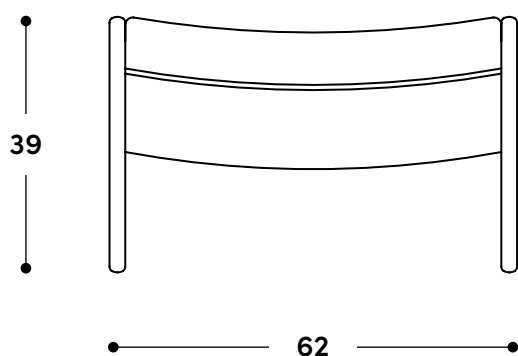

Poltrona Stella alta 1956

↔ Dimensões gerais

73,5 x 95 x 97h (cm)

📦 Materiais e fabricação

Estrutura em madeira maciça.
Assento e encosto estofados, revestidos em couro natural ou tecido.
Almofadas soltas.

↔ Overall dimensions

73,5 x 95 x 97h (cm)

📦 Materials and production

Solid wood frame.
Upholstered seat and backrest, covered in natural leather or fabric.
Loose cushions.

© Copyright

"The Sergio Rodrigues furniture line is licensed to Lin Brasil Indústria e Comércio de Móveis Ltda., which exclusively produces and markets the line within Brazilian territory and abroad, and is protected by copyright law, being subject to legal sanctions in both the civil and criminal spheres. This statement serves to prevent any allegation of good faith in the unauthorized use of the pieces in question, pursuant to Articles 159 and 1518 of the Civil Code."

↔ Overall dimensions

62 x 48 x 39h (cm)

📦 Materials and production

Solid wood frame.

Loose cushion, covered in natural leather or fabric.

© Copyright

"The Sergio Rodrigues furniture line is licensed to Lin Brasil Indústria e Comércio de Móveis Ltda., which exclusively produces and markets the line within Brazilian territory and abroad, and is protected by copyright law, being subject to legal sanctions in both the civil and criminal spheres. This statement serves to prevent any allegation of good faith in the unauthorized use of the pieces in question, pursuant to Articles 159 and 1518 of the Civil Code."