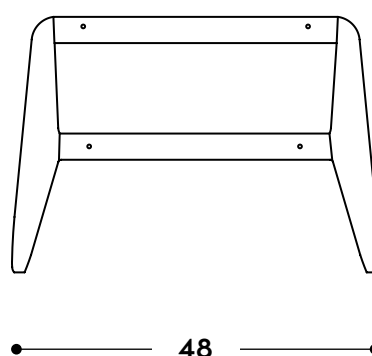

Poltrona Stella alta 1956

↔ Dimensões gerais

73,5 x 95 x 97h (cm)

📦 Materiais e fabricação

Estrutura em madeira maciça.
Assento e encosto estofados, revestidos em couro natural ou tecido.
Almofadas soltas.

↔ Overall dimensions

73,5 x 95 x 97h (cm)

📦 Materials and production

Solid wood frame.
Upholstered seat and backrest, covered in natural leather or fabric.
Loose cushions.

© Copyright

"The Sergio Rodrigues furniture line is licensed to Lin Brasil Indústria e Comércio de Móveis Ltda., which exclusively produces and markets the line within Brazilian territory and abroad, and is protected by copyright law, being subject to legal sanctions in both the civil and criminal spheres. This statement serves to prevent any allegation of good faith in the unauthorized use of the pieces in question, pursuant to Articles 159 and 1518 of the Civil Code."

↔ Overall dimensions

62 x 48 x 39h (cm)

📦 Materials and production

Solid wood frame.

Loose cushion, covered in natural leather or fabric.

© Copyright

"The Sergio Rodrigues furniture line is licensed to Lin Brasil Indústria e Comércio de Móveis Ltda., which exclusively produces and markets the line within Brazilian territory and abroad, and is protected by copyright law, being subject to legal sanctions in both the civil and criminal spheres. This statement serves to prevent any allegation of good faith in the unauthorized use of the pieces in question, pursuant to Articles 159 and 1518 of the Civil Code."