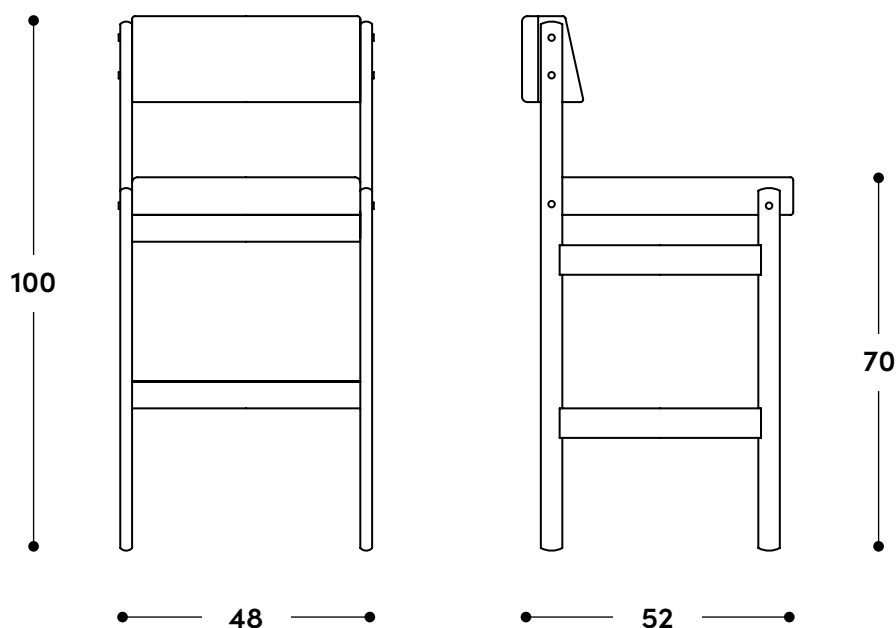

↔ Dimensões gerais

48 x 52 x 110h (cm)
Disponível nas variações baixa e média,
descritas neste documento.

📦 Materiais e fabricação

Estrutura em madeira maciça.
Assento e encosto estofados, revestidos
em couro natural ou tecido.

↔ Overall dimensions

48 x 52 x 90h (cm)

Available in medium and high versions, described in this document.

📦 Materials and production

Solid wood frame.

Upholstered seat and backrest, covered in natural leather or fabric.

↔ Overall dimensions

48 x 52 x 100h (cm)
Available in low and high versions,
described in this document.

📦 Materials and production

Solid wood frame.
Upholstered seat and backrest, covered in
natural leather or fabric.

↔ Overall dimensions

48 x 52 x 110h (cm)
Available in low and medium versions,
described in this document.

📦 Materials and production

Solid wood frame.
Upholstered seat and backrest, covered in
natural leather or fabric.