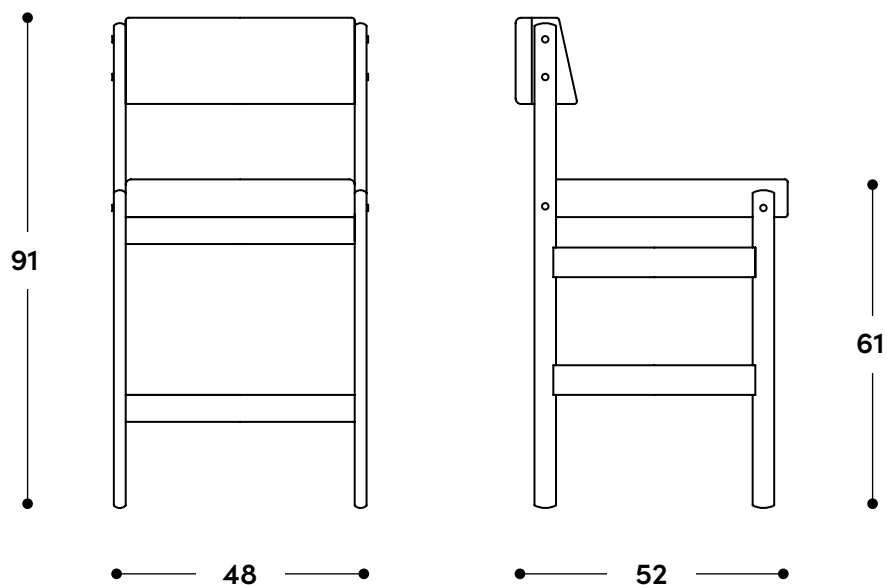

↔ Dimensões gerais

48 x 52 x 110h (cm)
Disponível nas variações baixa e média,
descritas neste documento.

📦 Materiais e fabricação

Estrutura em madeira maciça.
Assento e encosto estofados, revestidos
em couro natural ou tecido.

↔ Overall dimensions

48 x 52 x 90h (cm)

Available in medium and high versions, described in this document.

📦 Materials and production

Solid wood frame.

Upholstered seat and backrest, covered in natural leather or fabric.

↔ Overall dimensions

48 x 52 x 100h (cm)
Available in low and high versions,
described in this document.

📦 Materials and production

Solid wood frame.
Upholstered seat and backrest, covered in
natural leather or fabric.

↔ Overall dimensions

48 x 52 x 110h (cm)
Available in low and medium versions,
described in this document.

📦 Materials and production

Solid wood frame.
Upholstered seat and backrest, covered in
natural leather or fabric.