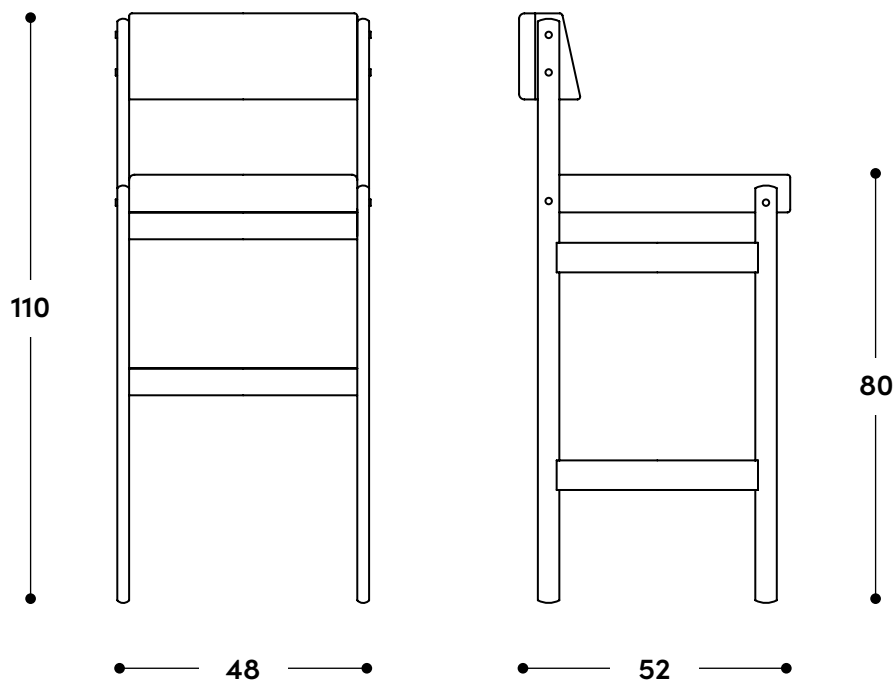

↔ Dimensões gerais

48 x 52 x 100h (cm)
Disponível nas variações baixa e alta,
descritas neste documento.

📦 Materiais e fabricação

Estrutura em madeira maciça.
Assento e encosto estofados, revestidos
em couro natural ou tecido.

↔ Overall dimensions

48 x 52 x 90h (cm)

Available in medium and high versions, described in this document.

📦 Materials and production

Solid wood frame.

Upholstered seat and backrest, covered in natural leather or fabric.

↔ Overall dimensions

48 x 52 x 100h (cm)
Available in low and high versions,
described in this document.

📦 Materials and production

Solid wood frame.
Upholstered seat and backrest, covered in
natural leather or fabric.

↔ Overall dimensions

48 x 52 x 110h (cm)
Available in low and medium versions,
described in this document.

📦 Materials and production

Solid wood frame.
Upholstered seat and backrest, covered in
natural leather or fabric.