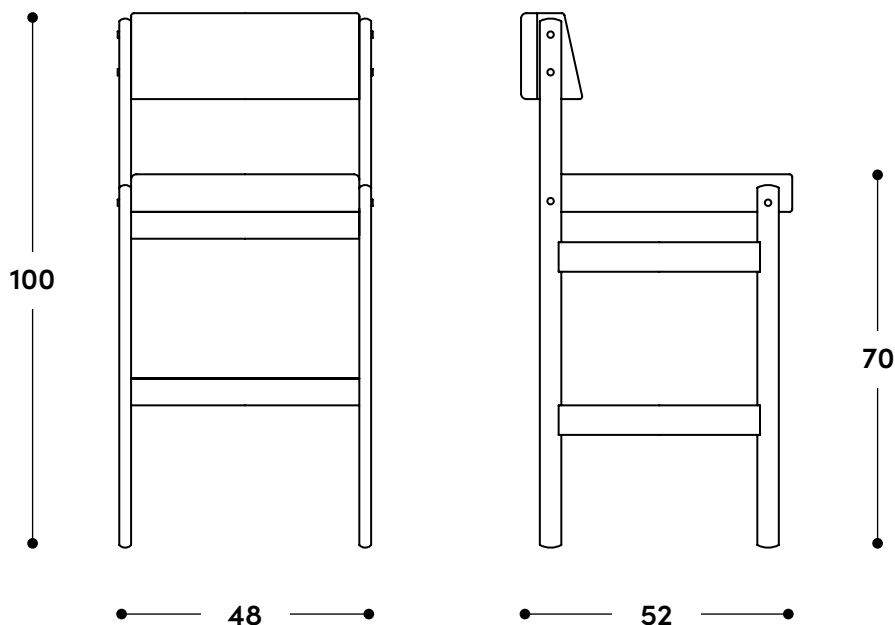

↔ Dimensões gerais

48 x 52 x 100h (cm)
Disponível nas variações baixa e alta,
descritas neste documento.

📦 Materiais e fabricação

Estrutura em madeira maciça.
Assento e encosto estofados, revestidos
em couro natural ou tecido.

↔ Overall dimensions

48 x 52 x 90h (cm)

Available in medium and high versions, described in this document.

📦 Materials and production

Solid wood frame.

Upholstered seat and backrest, covered in natural leather or fabric.

↔ Overall dimensions

48 x 52 x 100h (cm)
Available in low and high versions,
described in this document.

📦 Materials and production

Solid wood frame.
Upholstered seat and backrest, covered in
natural leather or fabric.

↔ Overall dimensions

48 x 52 x 110h (cm)
Available in low and medium versions,
described in this document.

📦 Materials and production

Solid wood frame.
Upholstered seat and backrest, covered in
natural leather or fabric.