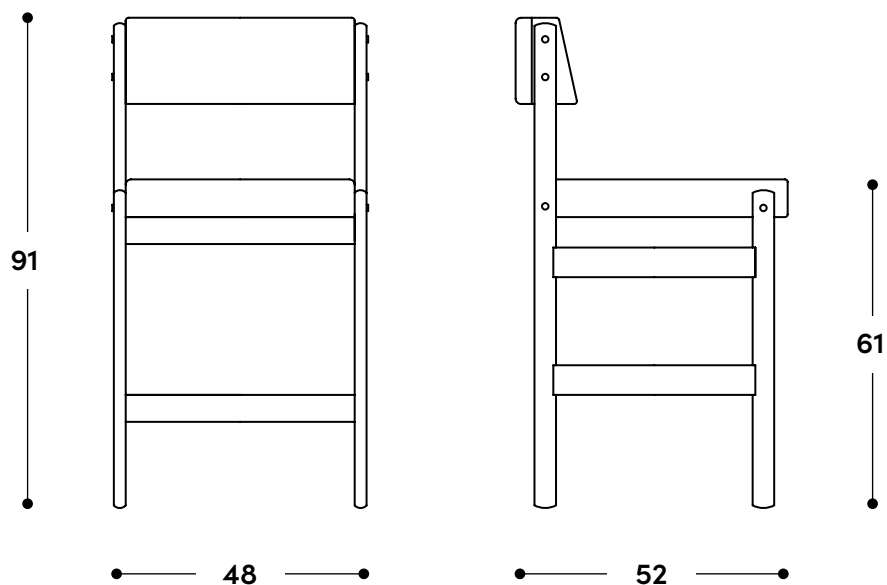

Banqueta Tião - baixa 1959

↔ Dimensões gerais

48 x 52 x 91h (cm)
Disponível nas variações média e alta,
descritas neste documento.

📦 Materiais e fabricação

Estrutura em madeira maciça.
Assento e encosto estofados, revestidos
em couro natural ou tecido.

↔ Overall dimensions

48 x 52 x 90h (cm)

Available in medium and high versions, described in this document.

📦 Materials and production

Solid wood frame.

Upholstered seat and backrest, covered in natural leather or fabric.

↔ Overall dimensions

48 x 52 x 100h (cm)
Available in low and high versions,
described in this document.

📦 Materials and production

Solid wood frame.
Upholstered seat and backrest, covered in
natural leather or fabric.

↔ Overall dimensions

48 x 52 x 110h (cm)
Available in low and medium versions,
described in this document.

📦 Materials and production

Solid wood frame.
Upholstered seat and backrest, covered in
natural leather or fabric.