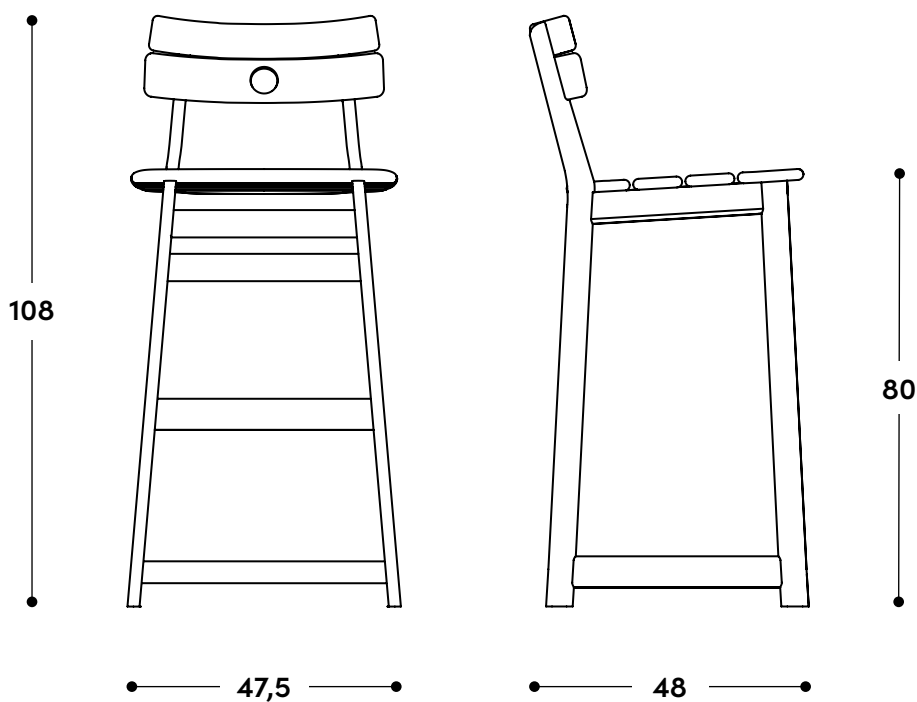

↔ Overall dimensions

47,5 x 48 x 88h (cm)

Available in medium and high versions,
described in this document.

📦 Materials and production

Solid wood frame.

© Copyright

"The Sergio Rodrigues furniture line is licensed to Lin Brasil Indústria e Comércio de Móveis Ltda., which exclusively produces and markets the line within Brazilian territory and abroad, and is protected by copyright law, being subject to legal sanctions in both the civil and criminal spheres. This statement serves to prevent any allegation of good faith in the unauthorized use of the pieces in question, pursuant to Articles 159 and 1518 of the Civil Code."

↔ Overall dimensions

47,5 x 48 x 98h (cm)
Available in low and high versions,
described in this document.

📦 Materials and production

Solid wood frame.

© Copyright

"The Sergio Rodrigues furniture line is licensed to Lin Brasil Indústria e Comércio de Móveis Ltda., which exclusively produces and markets the line within Brazilian territory and abroad, and is protected by copyright law, being subject to legal sanctions in both the civil and criminal spheres. This statement serves to prevent any allegation of good faith in the unauthorized use of the pieces in question, pursuant to Articles 159 and 1518 of the Civil Code."

↔ Overall dimensions

47,5 x 48 x 108h (cm)
Available in low and medium versions,
described in this document.

📦 Materials and production

Solid wood frame.

© Copyright

"The Sergio Rodrigues furniture line is licensed to Lin Brasil Indústria e Comércio de Móveis Ltda., which exclusively produces and markets the line within Brazilian territory and abroad, and is protected by copyright law, being subject to legal sanctions in both the civil and criminal spheres. This statement serves to prevent any allegation of good faith in the unauthorized use of the pieces in question, pursuant to Articles 159 and 1518 of the Civil Code."