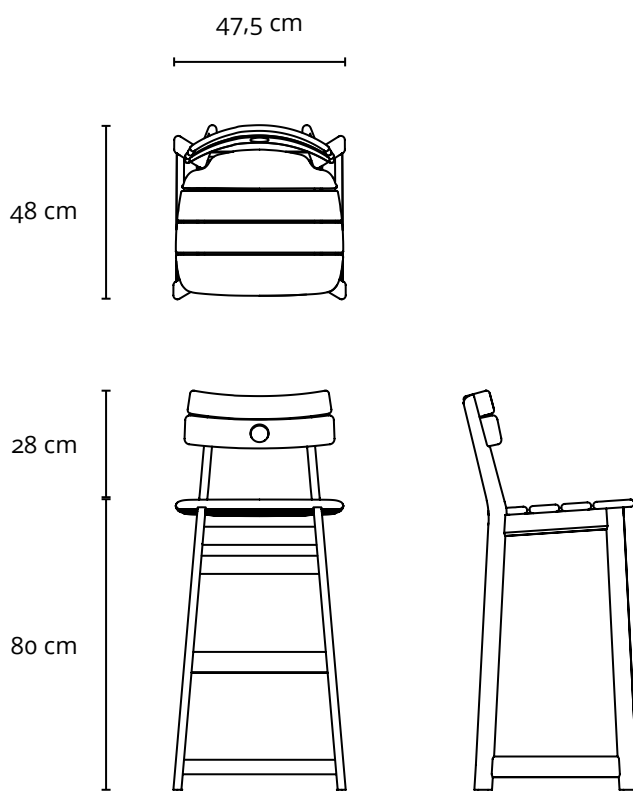

TAJÁ BAR STOOL (Low)

1978

PRODUCT INFO

DIMENSIONS

- 47,5 x 48 x 88h (cm)
- 18.5 x 19 x 35.5 (inches)
- Seat height 60 (cm) / 23.5 (inches)

PRODUCT DESCRIPTION

- Solid wood frame.

* The inch measurements are approximate for better picturing the dimensions. Only the centimeters measurements are accurate.

LinBrasil Licensed by Sergio Rodrigues © Todos os direitos reservados.

TAJÁ BAR STOOL (Standard)

1978

PRODUCT INFO

DIMENSIONS

- 47,5 x 48 x 98h (cm)
- 18.5 x 19 x 39.5 (inches)
- Seat height 70 (cm) / 27.5 (inches)

PRODUCT DESCRIPTION

- Solid wood frame.

* The inch measurements are approximate for better picturing the dimensions. Only the centimeters measurements are accurate.

INFO

"This Sergio Rodrigues furniture line is licensed to and commercialized exclusively by LinBrasil Ltda and is protected by patent laws and legal sanctions under both criminal and civil codes. Legal proceedings may be instituted against any parties breaching the rights of LinBrasil."

LinBrasil Licensed by Sergio Rodrigues © Todos os direitos reservados.

TAJÁ BAR STOOL (High)

1978

PRODUCT INFO

DIMENSIONS

- 47,5 x 48 x 108h (cm)
- 18.5 x 19 x 43.5 (inches)
- Seat height 80 (cm) / 31.5 (inches)