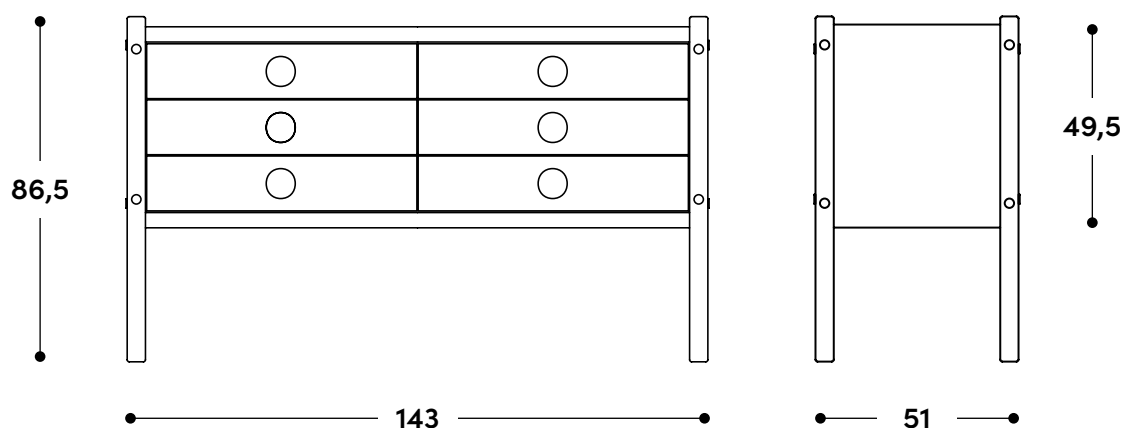

Cômoda Luciana - portas 1965

↔ Dimensões gerais

143 x 51 x 86,5h (cm)

📦 Materiais e fabricação

Painel de fibra de madeira, encabeçado em madeira maciça, revestido por laminado de madeira.
Pés em madeira maciça.
Botões em aço inoxidável ou madeira.

↔ Dimensões gerais

143 x 51 x 86,5h (cm)

📦 Materiais e fabricação

Painel de fibra de madeira, encabeçado em madeira maciça, revestido por laminado de madeira.

Face frontal das gavetas em madeira maciça.

Pés em madeira maciça.

↔ Overall dimensions

143 x 51 x 86,5h (cm)

📦 Materials and production

Wood fiber panel edged in solid wood, finished with wood veneer.

Solid wood legs.

Stainless steel or wood knobs.

© Copyright

"The Sergio Rodrigues furniture line is licensed to Lin Brasil Indústria e Comércio de Móveis Ltda., which exclusively produces and markets the line within Brazilian territory and abroad, and is protected by copyright law, being subject to legal sanctions in both the civil and criminal spheres. This statement serves to prevent any allegation of good faith in the unauthorized use of the pieces in question, pursuant to Articles 159 and 1518 of the Civil Code."

↔ Overall dimensions

143 x 51 x 86,5h (cm)

📦 Materials and production

Wood fiber panel edged in solid wood, finished with wood veneer.
Drawer fronts in solid wood.
Solid wood legs.
Stainless steel or wood knobs.