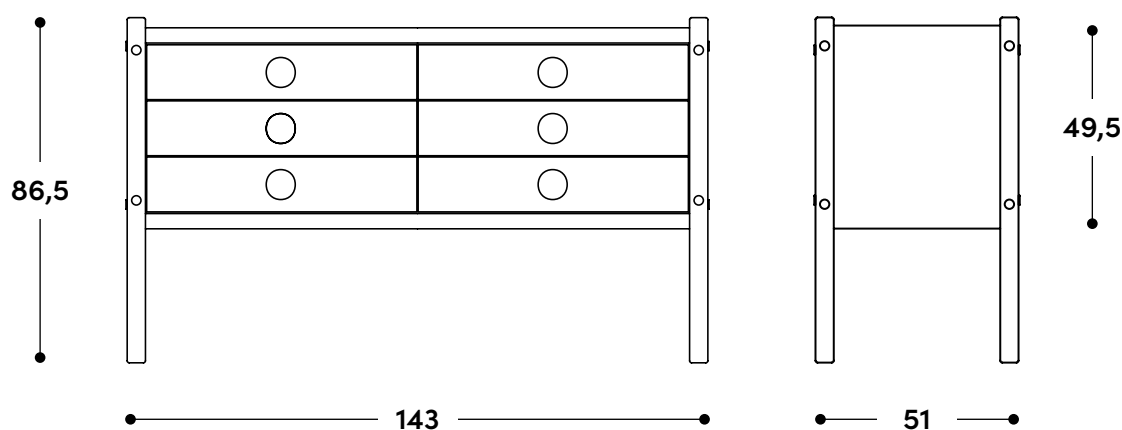

Cômoda Luciana - portas 1965

↔ Dimensões gerais

143 x 51 x 86,5h (cm)

📦 Materiais e fabricação

Painel de fibra de madeira, encabeçado em madeira maciça, revestido por laminado de madeira.
Pés em madeira maciça.
Botões em aço inoxidável ou madeira.

↔ Dimensões gerais

143 x 51 x 86,5h (cm)

📦 Materiais e fabricação

Painel de fibra de madeira, encabeçado em madeira maciça, revestido por laminado de madeira.

Face frontal das gavetas em madeira maciça.

Pés em madeira maciça.

↔ Overall dimensions

143 x 51 x 86,5h (cm)

📦 Materials and production

Wood fiber panel edged in solid wood, finished with wood veneer.

Solid wood legs.

Stainless steel or wood knobs.

© Copyright

"The Sergio Rodrigues furniture line is licensed to Lin Brasil Indústria e Comércio de Móveis Ltda., which exclusively produces and markets the line within Brazilian territory and abroad, and is protected by copyright law, being subject to legal sanctions in both the civil and criminal spheres. This statement serves to prevent any allegation of good faith in the unauthorized use of the pieces in question, pursuant to Articles 159 and 1518 of the Civil Code."

↔ Overall dimensions

143 x 51 x 86,5h (cm)

📦 Materials and production

Wood fiber panel edged in solid wood, finished with wood veneer.
Drawer fronts in solid wood.
Solid wood legs.
Stainless steel or wood knobs.