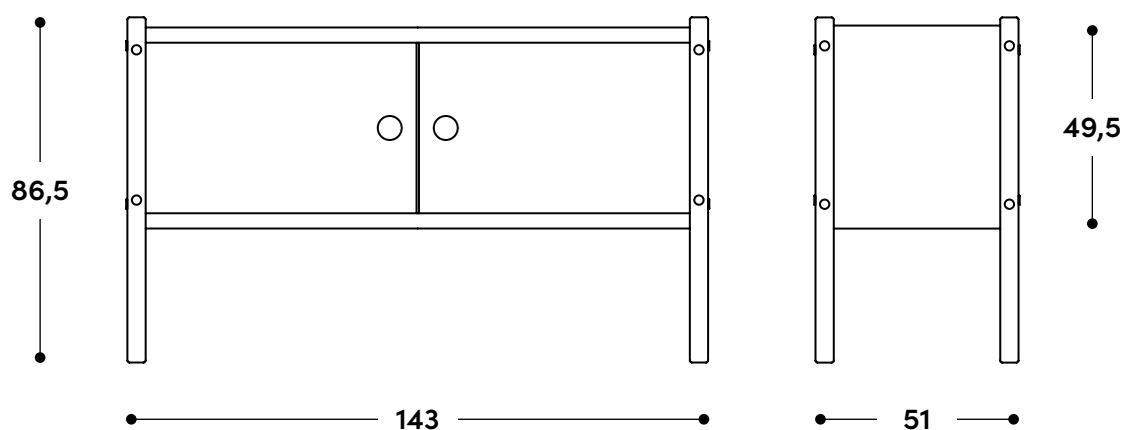

Cômoda Luciana - portas 1965

↔ Dimensões gerais

143 x 51 x 86,5h (cm)

📦 Materiais e fabricação

Painel de fibra de madeira, encabeçado em madeira maciça, revestido por laminado de madeira.
Pés em madeira maciça.
Botões em aço inoxidável ou madeira.

↔ Dimensões gerais

143 x 51 x 86,5h (cm)

📦 Materiais e fabricação

Painel de fibra de madeira, encabeçado em madeira maciça, revestido por laminado de madeira.

Face frontal das gavetas em madeira maciça.

Pés em madeira maciça.

↔ Overall dimensions

143 x 51 x 86,5h (cm)

📦 Materials and production

Wood fiber panel edged in solid wood, finished with wood veneer.

Solid wood legs.

Stainless steel or wood knobs.

© Copyright

"The Sergio Rodrigues furniture line is licensed to Lin Brasil Indústria e Comércio de Móveis Ltda., which exclusively produces and markets the line within Brazilian territory and abroad, and is protected by copyright law, being subject to legal sanctions in both the civil and criminal spheres. This statement serves to prevent any allegation of good faith in the unauthorized use of the pieces in question, pursuant to Articles 159 and 1518 of the Civil Code."

↔ Overall dimensions

143 x 51 x 86,5h (cm)

📦 Materials and production

Wood fiber panel edged in solid wood, finished with wood veneer.
Drawer fronts in solid wood.
Solid wood legs.
Stainless steel or wood knobs.