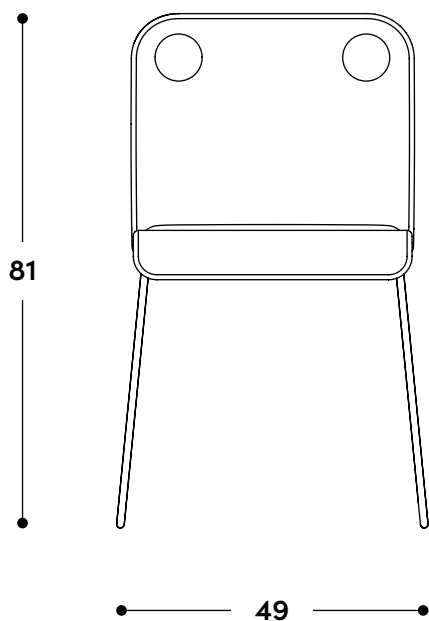

LinBrasil

Cadeira Paiol 2010

↔ Dimensões gerais

49 x 57 x 81h (cm)

📦 Materiais e fabricação

Concha em compensado moldado revestido por laminado de madeira. Pés em aço inoxidável polido ou com pintura PU preta.

49 x 57 x 81h (cm)

📦 Materials and production

Molded plywood shell finished with wood veneer.

Polished stainless steel legs or black PU-painted legs.

© Copyright

"The Sergio Rodrigues furniture line is licensed to Lin Brasil Indústria e Comércio de Móveis Ltda., which exclusively produces and markets the line within Brazilian territory and abroad, and is protected by copyright law, being subject to legal sanctions in both the civil and criminal spheres. This statement serves to prevent any allegation of good faith in the unauthorized use of the pieces in question, pursuant to Articles 159 and 1518 of the Civil Code."