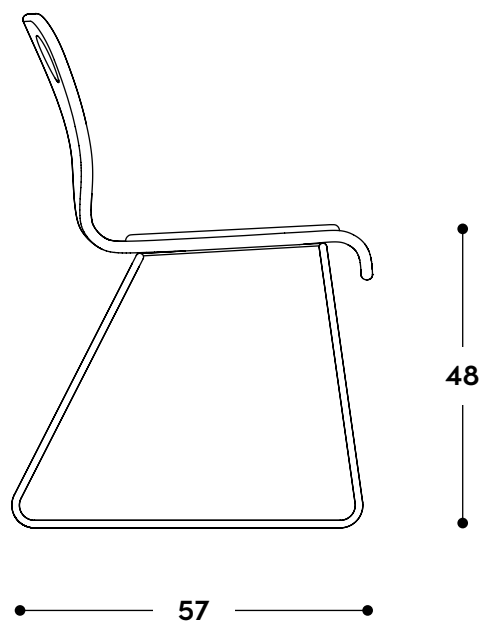

LinBrasil

Cadeira Paiol 2010

↔ Dimensões gerais

49 x 57 x 81h (cm)

📦 Materiais e fabricação

Concha em compensado moldado revestido por laminado de madeira. Pés em aço inoxidável polido ou com pintura PU preta.

49 x 57 x 81h (cm)

📦 Materials and production

Molded plywood shell finished with wood veneer.

Polished stainless steel legs or black PU-painted legs.

© Copyright

"The Sergio Rodrigues furniture line is licensed to Lin Brasil Indústria e Comércio de Móveis Ltda., which exclusively produces and markets the line within Brazilian territory and abroad, and is protected by copyright law, being subject to legal sanctions in both the civil and criminal spheres. This statement serves to prevent any allegation of good faith in the unauthorized use of the pieces in question, pursuant to Articles 159 and 1518 of the Civil Code."