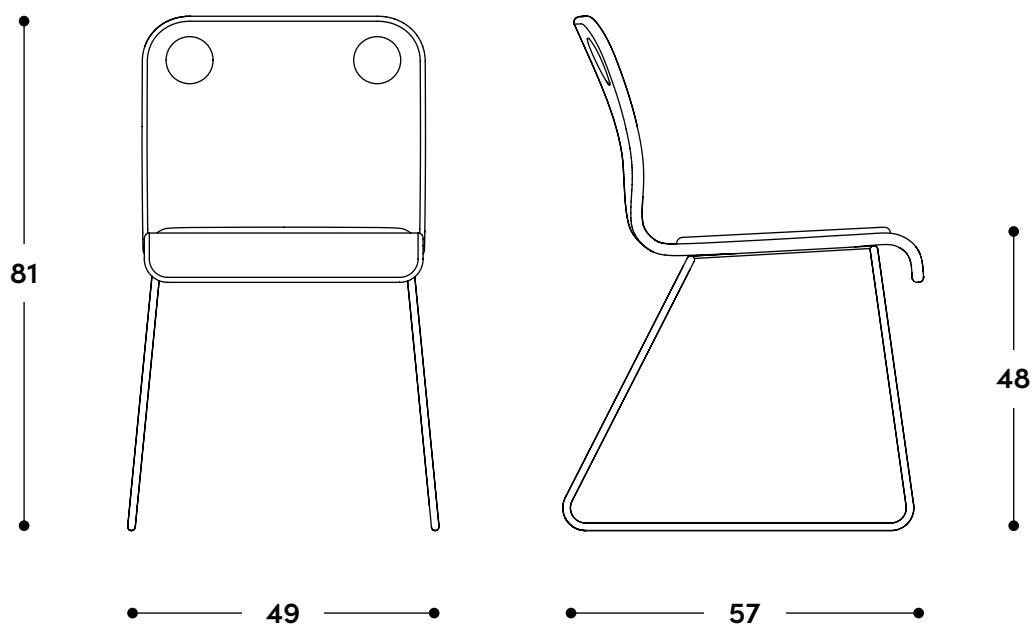

Paioi chair 2010

↔ Overall dimensions

49 x 57 x 81h (cm)

📦 Materials and production

Molded plywood shell finished with wood veneer.

Polished stainless steel legs or black PU-painted legs.

© Copyright

"The Sergio Rodrigues furniture line is licensed to Lin Brasil Indústria e Comércio de Móveis Ltda., which exclusively produces and markets the line within Brazilian territory and abroad, and is protected by copyright law, being subject to legal sanctions in both the civil and criminal spheres. This statement serves to prevent any allegation of good faith in the unauthorized use of the pieces in question, pursuant to Articles 159 and 1518 of the Civil Code."

⊕ Information

Warranty information available at:

www.linbrasil.com.br/faq-linbrasil

For more information about the product, please contact us by email at:

contato@linbrasil.com.br