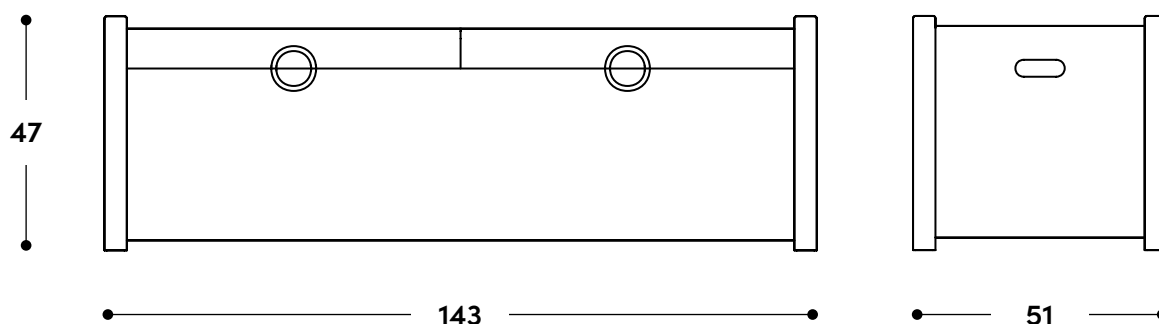

Baú Sabará 1965

↔ Dimensões gerais

143 X 51 X 47h (cm)

📦 Materiais e fabricação

Painel de fibra de madeira, encabeçado em madeira maciça, revestido por laminado de madeira.

Pés em madeira maciça.

Botões em aço inoxidável ou madeira.

↔ Overall dimensions

143 X 51 X 47h (cm)

📦 Materials and production

Wood fiberboard panel edged in solid wood, finished with wood veneer.
Solid wood legs.
Stainless steel or wood knobs.

© Copyright

"The Sergio Rodrigues furniture line is licensed to Lin Brasil Indústria e Comércio de Móveis Ltda., which exclusively produces and markets the line within Brazilian territory and abroad, and is protected by copyright law, being subject to legal sanctions in both the civil and criminal spheres. This statement serves to prevent any allegation of good faith in the unauthorized use of the pieces in question, pursuant to Articles 159 and 1518 of the Civil Code."