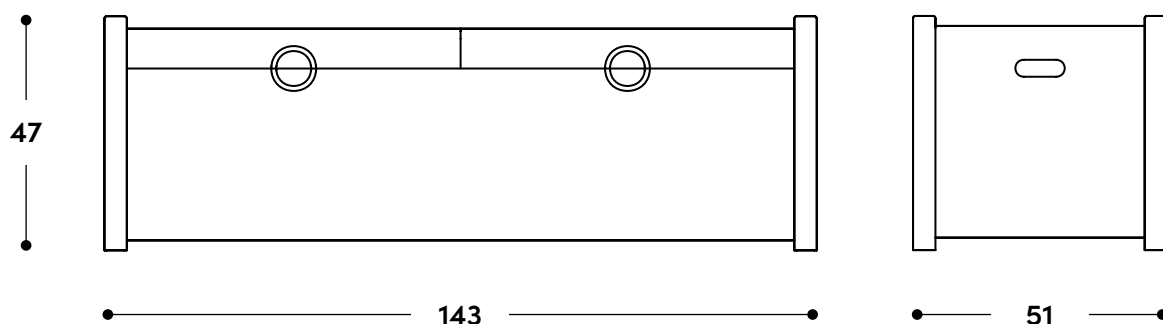

Baú Sabará 1965

↔ Dimensões gerais

143 X 51 X 47h (cm)

📦 Materiais e fabricação

Painel de fibra de madeira, encabeçado em madeira maciça, revestido por laminado de madeira.

Pés em madeira maciça.

Botões em aço inoxidável ou madeira.

↔ Overall dimensions

143 X 51 X 47h (cm)

📦 Materials and production

Wood fiberboard panel edged in solid wood, finished with wood veneer.
Solid wood legs.
Stainless steel or wood knobs.

© Copyright

"The Sergio Rodrigues furniture line is licensed to Lin Brasil Indústria e Comércio de Móveis Ltda., which exclusively produces and markets the line within Brazilian territory and abroad, and is protected by copyright law, being subject to legal sanctions in both the civil and criminal spheres. This statement serves to prevent any allegation of good faith in the unauthorized use of the pieces in question, pursuant to Articles 159 and 1518 of the Civil Code."