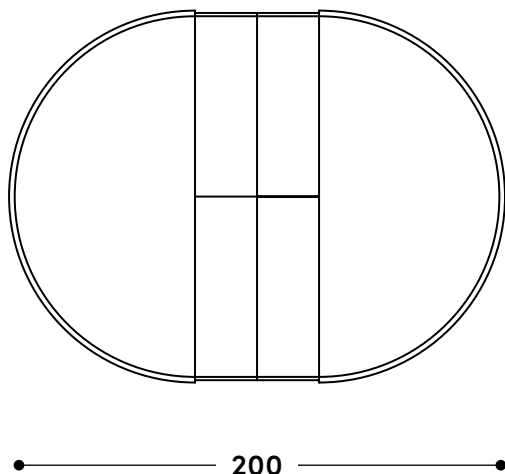

Mesa Stella 1956

Tampo aberto

Tampo fechado

200

ø150

↔ Dimensões gerais

Tampo fechado: ø150 x 75h (cm)
Tampo aberto: 200 x 150 x 75h (cm)

📦 Materiais e fabricação

Closed top

↔ Overall dimensions

Closed top: Ø150 x 75h cm
Open top: 200 x 150 x 75h cm

📦 Materials and production

Top in wood fiberboard panel edged in solid wood, finished with wood veneer.
Solid wood legs.
Brass stretchers.