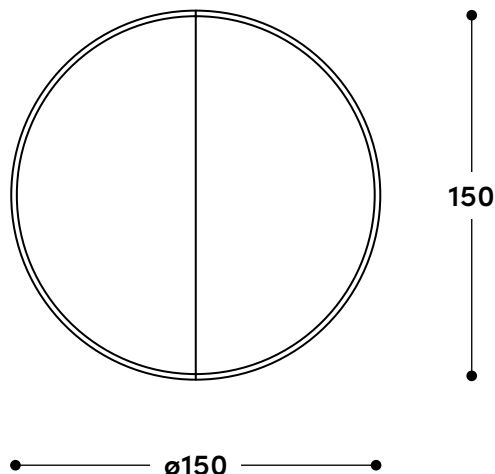

Mesa Stella 1956

Tampo aberto

Tampo fechado

200

ø150

↔ Dimensões gerais

Tampo fechado: ø150 x 75h (cm)
Tampo aberto: 200 x 150 x 75h (cm)

📦 Materiais e fabricação

Closed top

↔ Overall dimensions

Closed top: Ø150 x 75h cm
Open top: 200 x 150 x 75h cm

📦 Materials and production

Top in wood fiberboard panel edged in solid wood, finished with wood veneer.
Solid wood legs.
Brass stretchers.